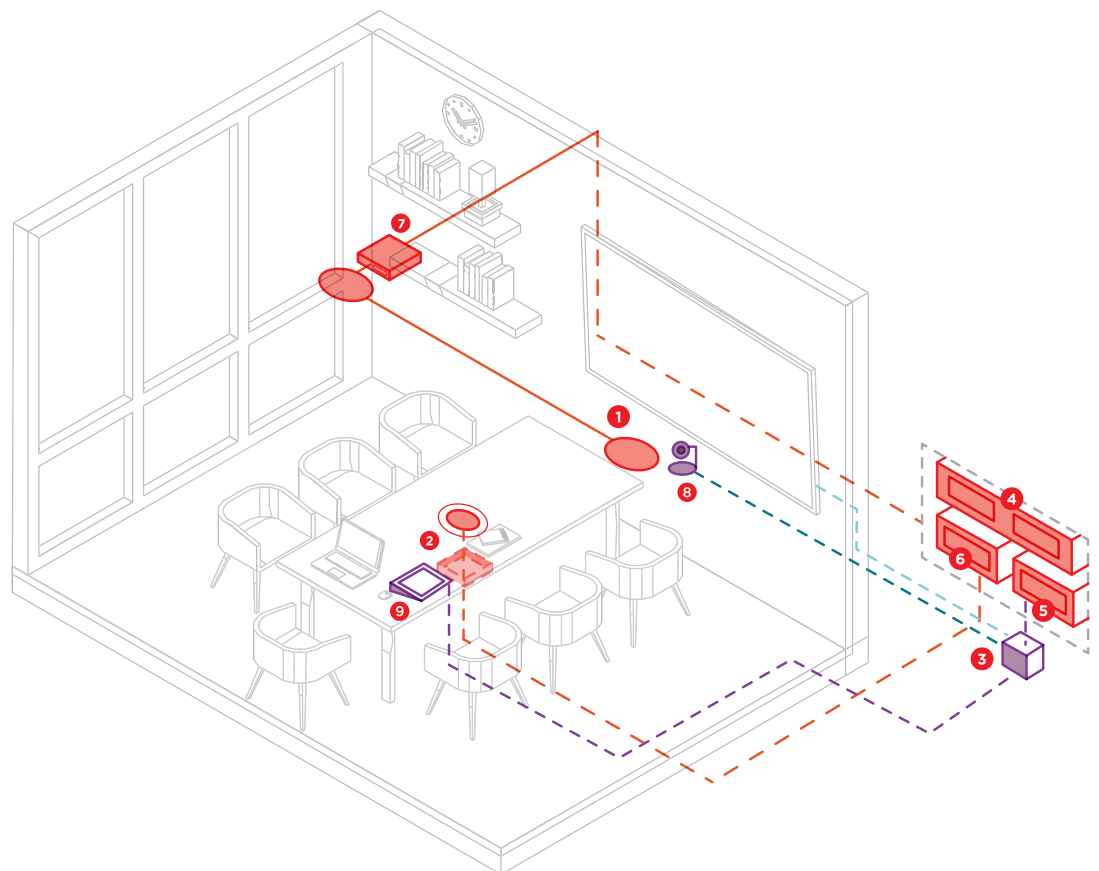

BIAMP + LOGITECH SYSTEM DESIGN GUIDE

MEDIUM CONFERENCE ROOM WITH TABLE MICS

When Logitech's video and collaboration solutions are combined with Biamp's legendary audio expertise, the results truly are extraordinary. Build your collaboration experiences from best-in-class solutions that have been carefully tested for seamless compatibility. With Biamp and Logitech you can be confident that your meetings will never sound or look better.

KEY

- 1 DESONO C-IC6
- 2 PARLÉ TTM-X
- 3 LOGITECH MINI PC
- 4 TESIRAFORTÉ AVB VT4
- 5 TESIRA EX-UBT
- 6 TESIRACONNECT TC-5
- 7 TESIRA AMP-450BP
- 8 LOGITECH RALLY CAMERA
- 9 LOGITECH TAP

LEGEND

- CATEGORY CABLE
- HDMI
- USB
- LOGITECH STRONG USB

FEATURES/BENEFITS

- A Parlé microphone's four 90' zones can simultaneously identify and steer towards talkers, allowing participants to move freely around a space.
- Biamp's Certified Room Bundles include all the audio equipment and cabling needed to deliver extraordinary meetings every single time. Supporting this are tools and software to minimize deployment time and enhance consistency of tuning.
- This equipment combination from Logitech and Biamp is fully tested and approved by both parties, guaranteeing extraordinary meeting experiences no matter your choice of UC platform.
- Biamp's digital signal processors are trusted around the world to provide the best possible audio processing platform. The TesiraFORTÉ AVB VT4 packs all the power needed to handle any acoustic challenge.