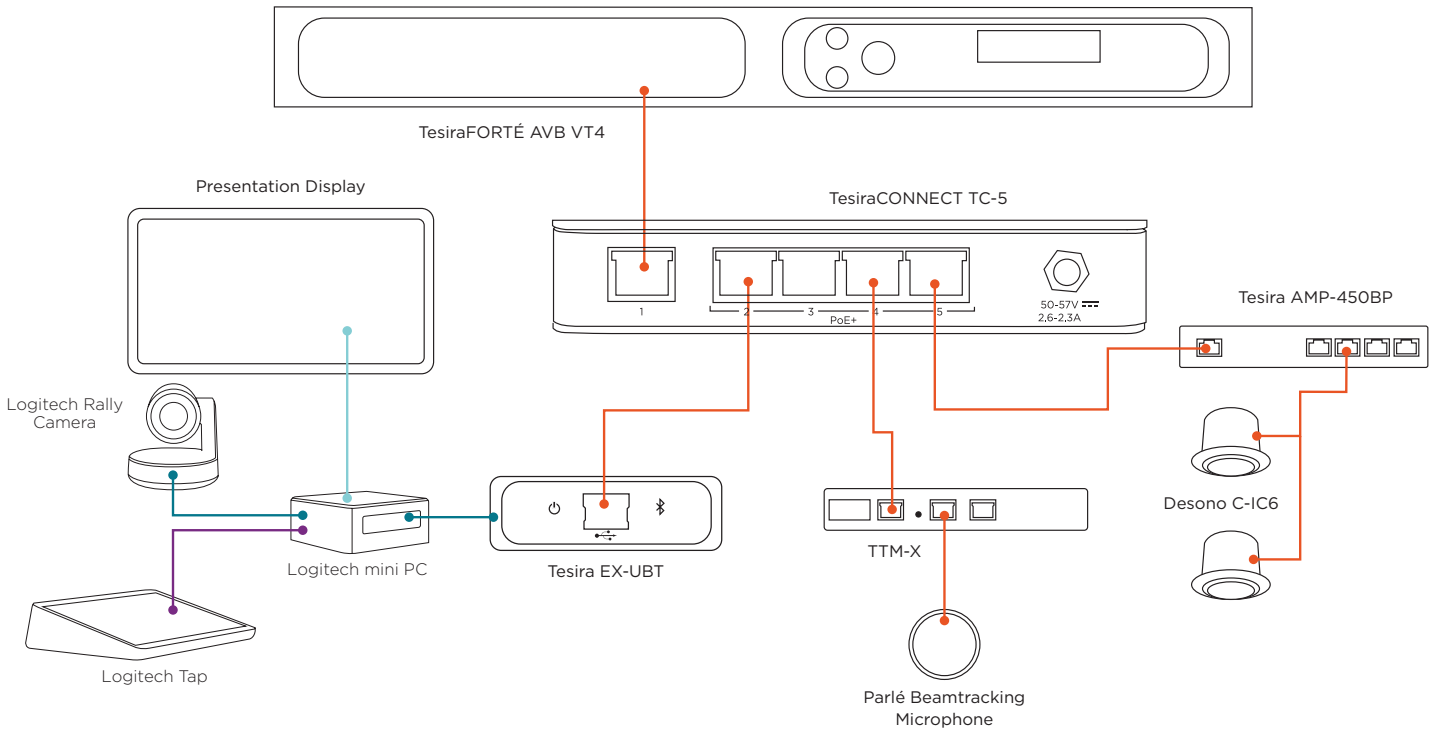

KEY

- 1 DESONO C-IC6
- 2 PARLÉ TTM-X
- 3 LOGITECH MINI PC
- 4 TESIRAFORTÉ AVB VT4
- 5 TESIRA EX-UBT
- 6 TESIRACONNECT TC-5
- 7 TESIRA AMP-450BP
- 8 LOGITECH RALLY CAMERA
- 9 LOGITECH TAP

LEGEND

- CATEGORY CABLE
- HDMI
- USB
- LOGITECH STRONG USB

FEATURES/BENEFITS

- A Parlé microphone's four 90' zones can simultaneously identify and steer towards talkers, allowing participants to move freely around a space.
- Biamp's Certified Room Bundles include all the audio equipment and cabling needed to deliver extraordinary meetings every single time. Supporting this are tools and software to minimize deployment time and enhance consistency of tuning.
- This equipment combination from Logitech and Biamp is fully tested and approved by both parties, guaranteeing extraordinary meeting experiences no matter your choice of UC platform.
- Biamp's digital signal processors are trusted around the world to provide the best possible audio processing platform. The TesiraFORTÉ AVB VT4 packs all the power needed to handle any acoustic challenge.

EQUIPMENT LIST

QUANTITY	PRODUCT	FUNCTION
1	Biamp MRB-T	Certified Medium Room Bundle with black table microphone. Included Equipment: (1) TesiraFORTE AVB VT4 Processor (1) TesiraCONNECT TC-5 Connection Device (1) Parlé TTM-X Table Microphone (1) Tesira EX-UBT UC Interface (2) Desono C-IC6 Ceiling Speakers (1) Tesira AMP-450BP Speaker Mounted Amplifier> (3) 25' (7.5 M) Plenum Cat 5e Cable (3) 10' (3 M) Plenum Cat 5e Cable (1) 3' (0.9 M) Cat 5e Cable (1) Room Deployment Instructions (1) Room Deployment Instructions
1	Logitech Rally Camera	Premium PTZ camera with Ultra-HD imaging system and automatic camera control.
1	Logitech mini PC	Hosts UC software and provides connection points for peripheral devices.
1	Logitech Tap	Touch controller for UC room system software.