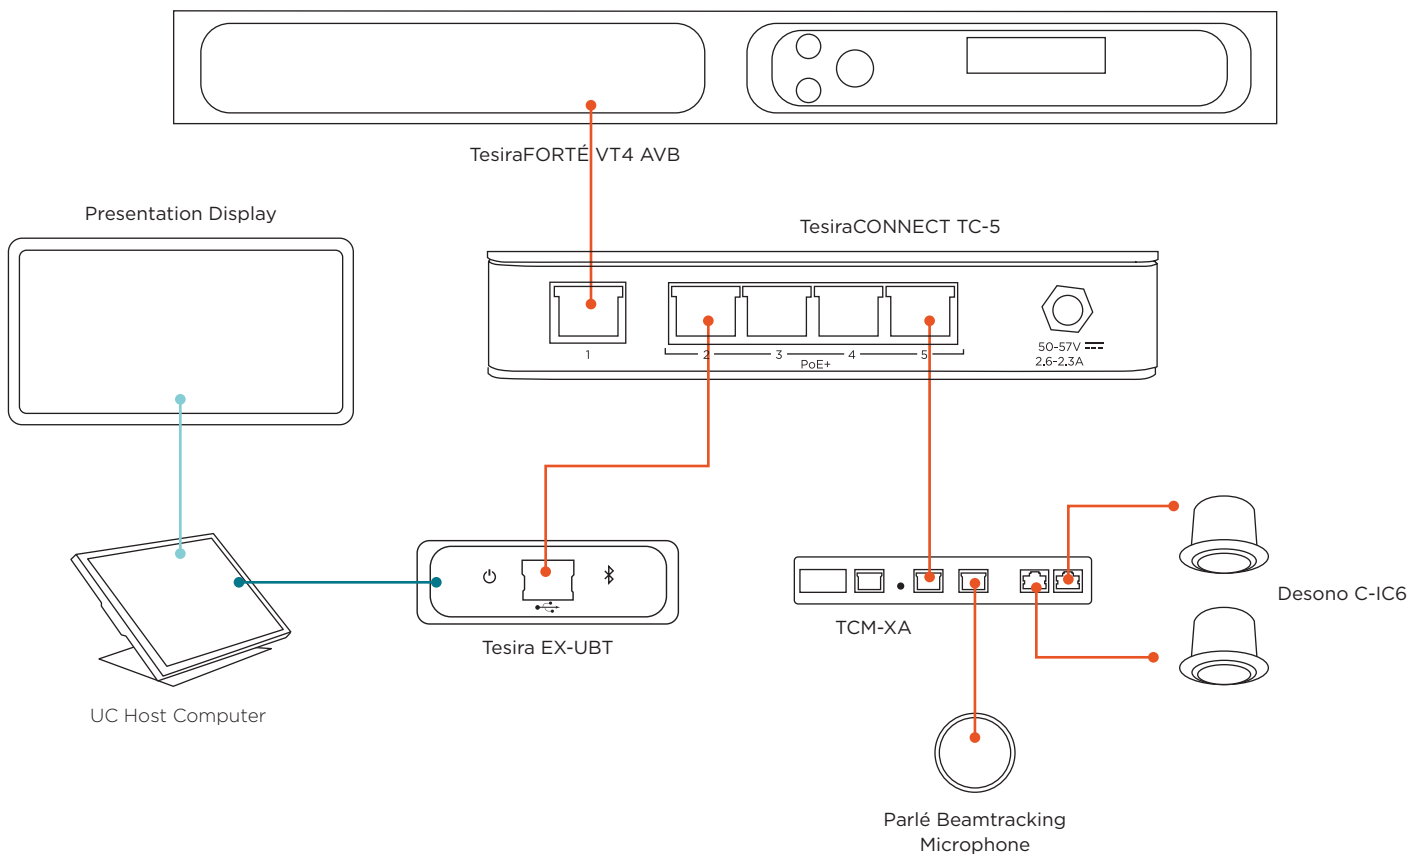

SYSTEM DESIGN GUIDE

SMALL CONFERENCE ROOM

Tesira® is an ideal platform for conference rooms of all sizes. For smaller conference rooms, only a single Ethernet cable is needed to connect a TesiraFORTE® DSP to our new Tesira TCM-X Beamtracking™ microphones, for an exceptional conferencing experience. The TCM microphones are PoE+ powered, allowing direct connection from our DSP via PoE+ injector for simplicity.

FEATURES/BENEFITS

- Four 90° zones can simultaneously identify and steer towards talkers, allowing participants to move around freely
- Configurable USB audio provides direct connection to soft codec conferencing technologies like Skype for Business™, WebEx™, and Google Hangouts
- Audio levels remain consistent as a result of our AGC processing—whether the talker is facing towards or away from our mic
- The TesiraFORTE AVB VT4 offers all of the DSP power of a traditional TesiraFORTE without the unused I/O cost

QUANTITY	PRODUCT	FUNCTION
1	TesiraFORTÉ AVB VT4	Specifically designed for spaces that require less analog I/O, TesiraFORTÉ AVB VT4 offers all of the processing power of a traditional TesiraFORTÉ without the extra I/O cost. It also supports VoIP, POTS, and USB conferencing in a single chassis for maximum flexibility.
1	Laptop	Connected to TesiraFORTÉ via USB port, it allows customers to initiate a Skype for Business, WebEx, or other soft codec conferencing software call. Customers can take full advantage of mics and speakers in the room..
1	TCM-X Beamtracking microphone	Actively tracks and intelligently mixes conversations from around the table. The built-in 2-channel PoE+ amplifier provides amplification to the ceiling speakers.
1	Presentation monitor	Allows all meeting participants to view a presentation or valuable data being shared in the meeting.
2	Ceiling mounted speakers	Provides sound reinforcement for distance conferencing and/or video conferencing.