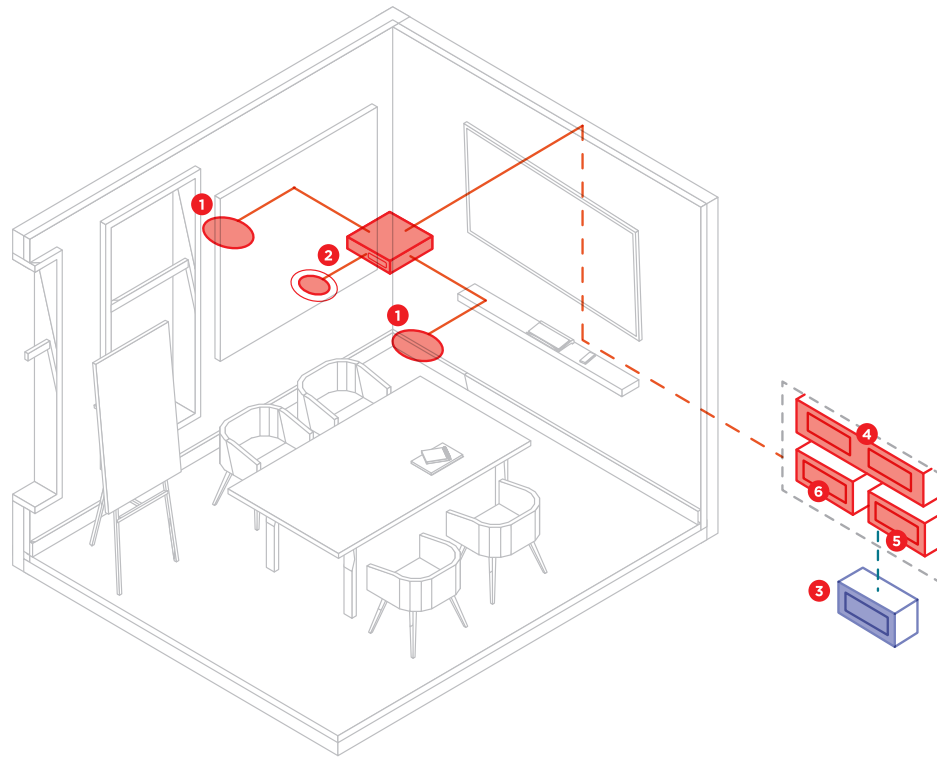

SMALL CONFERENCE ROOM FLOOR PLAN

KEY

- 1 DESONO C-IC6
- 2 PARLÉ TCM-XA
- 3 UC HOST COMPUTER
- 4 TESIRAFORTÉ AVB VT4
- 5 TESIRA EX-UBT
- 6 TESIRACONNECT TC-5

LEGEND

- CATEGORY CABLE
- USB
- HDMI

EQUIPMENT LIST

QUANTITY	PRODUCT	FUNCTION
1	TesiraFORTÉ AVB VT4	Specifically designed for spaces that require less analog I/O, TesiraFORTÉ AVB VT4 offers all of the processing power of a traditional TesiraFORTÉ without the extra I/O cost. It also supports VoIP, POTS, and USB conferencing in a single chassis for maximum flexibility.
1	Laptop	Connected to TesiraFORTÉ via USB port, it allows customers to initiate a Skype for Business, WebEx, or other soft codec conferencing software call. Customers can take full advantage of mics and speakers in the room..
1	TCM-X Beamtracking microphone	Actively tracks and intelligently mixes conversations from around the table. The built-in 2-channel PoE+ amplifier provides amplification to the ceiling speakers.
1	Presentation monitor	Allows all meeting participants to view a presentation or valuable data being shared in the meeting.
2	Ceiling mounted speakers	Provides sound reinforcement for distance conferencing and/or video conferencing.