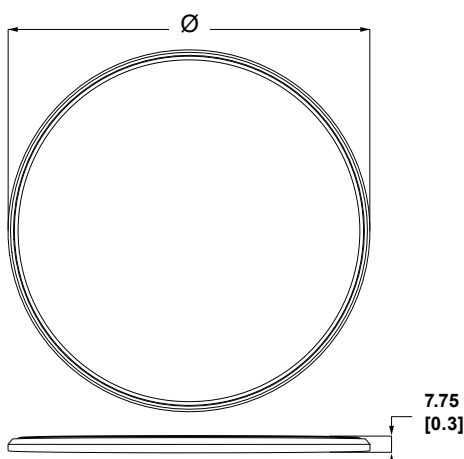

Typical Grille

Scan this QR-code and navigate to your loudspeaker model to download the appropriate installation guide

bia.mp/DesonoCeiling_pubs

CONTACT US

Email: support@biamp.com

Web: support.biamp.com

Warranty: biamp.com/legal/warranty-information