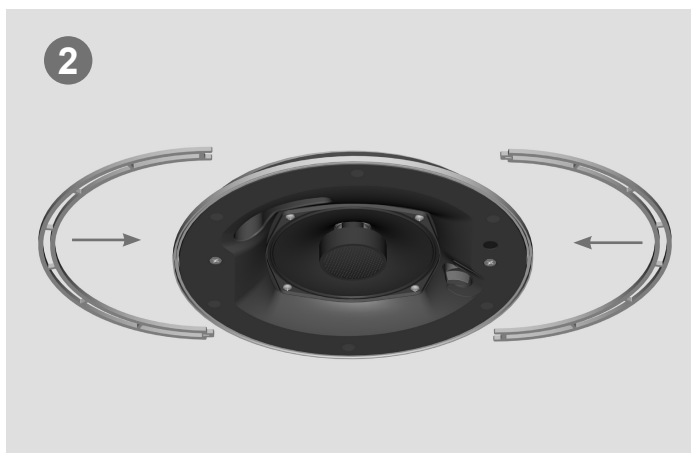

Desono™ Ceiling Loudspeaker Accessories High Humidity Grille **Installation Guide**

Biamp offers several sizes of High Humidity Grilles (GHH) suitable for the Desono CM ceiling loudspeakers. They are sold in 6-packs and can be installed on the ceiling loudspeaker by substituting the high humidity grille for the grille included with the unit. Please refer to the appropriate Installation and Operation guide for full installation instructions.

SPA-GHH
High Humidity Grille

Model	Fits
SPA-GHH100	CM20DTS, CM30DTD
SPA-GHH200	CM60DTD
SPA-GHH400	DX-IC6
SPA-GHH500	DX-IC8, DX-IC6LP, C-IC6LP
SPA-GHH600	DX-IC10, DX-IC10SUB

Installation

1. Install the loudspeaker without fully tightening the dog ears - leaving 5-8mm gap between the ceiling and loudspeaker face. Adjust tap settings as necessary.
Note: If the unit has been previously installed, remove the grille and lower the unit (about 5-8mm) by raising the dog ears.
2. Insert a spacer on each side between the ceiling and loudspeaker rim. Orient them so the tab fits into the recess on the opposing one- see circles in the spacer detail.
3. Support the loudspeaker and tighten the dog ears to clamp the spacers against the ceiling.

Typical installation (CM30DTD shown)

Installation (continued)

4. Insert the tether plug in the appropriate hole.
5. Click the grille ring onto the loudspeaker face. Press around the ring to ensure it is fully seated.

SPECIFICATIONS

Material / Finish: Powder-coated perforated Marine-grade aluminum backed with acoustically transparent color matched cloth. Color is RAL 9016.

Quantity per kit: Sold in 6-packs

Model	Fits	Ø Diameter mm [in]
SPA-GHH100	CM20DTS, CM30DTD	Ø 232 mm (9.14")
SPA-GHH200	CM60DTD, DX-IC4, DX-IC4LP	Ø 269 mm (10.59")
SPA-GHH400	DX-IC6	Ø 301 mm (11.85")
SPA-GHH500	DX-IC8, DX-IC6LP, C-IC6LP	Ø 351 mm (13.83")
SPA-GHH600	DX-IC10, DX-IC10SUB	Ø 405 mm (15.93")