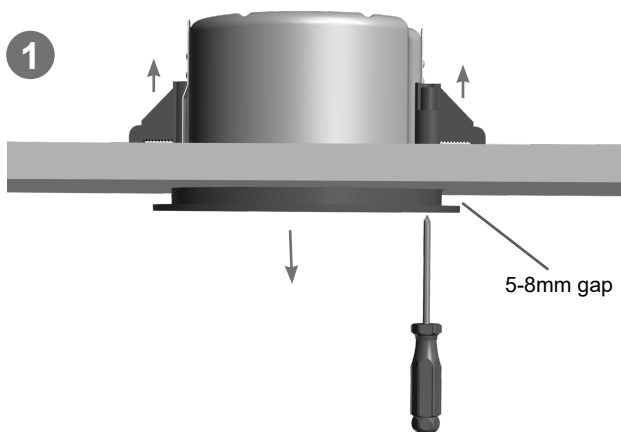

Desono™ Ceiling Loudspeaker Accessories High Humidity Grille **Installation Guide**

Biamp offers several sizes of High Humidity Grilles (GHH) suitable for the Desono CM ceiling loudspeakers. They are sold in 6-packs and can be installed on the ceiling loudspeaker by substituting the high humidity grille for the grille included with the unit. Please refer to the appropriate Installation and Operation guide for full installation instructions.

SPA-GHH
High Humidity Grille

Model	Fits
SPA-GHH100	CM20DTS, CM30DTD
SPA-GHH200	CM60DTD
SPA-GHH400	DX-IC6
SPA-GHH500	DX-IC8, DX-IC6LP, C-IC6LP
SPA-GHH600	DX-IC10, DX-IC10SUB

Installation

1. Install the loudspeaker without fully tightening the dog ears - leaving 5-8mm gap between the ceiling and loudspeaker face. Adjust tap settings as necessary.
Note: If the unit has been previously installed, remove the grille and lower the unit (about 5-8mm) by raising the dog ears.
2. Insert a spacer on each side between the ceiling and loudspeaker rim. Orient them so the tab fits into the recess on the opposing one- see circles in the spacer detail.
3. Support the loudspeaker and tighten the dog ears to clamp the spacers against the ceiling.

Typical installation (CM30DTD shown)

Installation (continued)

4. Insert the tether plug in the appropriate hole.
5. Click the grille ring onto the loudspeaker face. Press around the ring to ensure it is fully seated.

SPECIFICATIONS

Material / Finish: Powder-coated perforated Marine-grade aluminum backed with acoustically transparent color matched cloth. Color is RAL 9016.

Quantity per kit: Sold in 6-packs

Model	Fits	Ø Diameter mm [in]
SPA-GHH100	CM20DTS, CM30DTD	Ø 232 mm (9.14")
SPA-GHH200	CM60DTD, DX-IC4, DX-IC4LP	Ø 269 mm (10.59")
SPA-GHH400	DX-IC6	Ø 301 mm (11.85")
SPA-GHH500	DX-IC8, DX-IC6LP, C-IC6LP	Ø 351 mm (13.83")
SPA-GHH600	DX-IC10, DX-IC10SUB	Ø 405 mm (15.93")