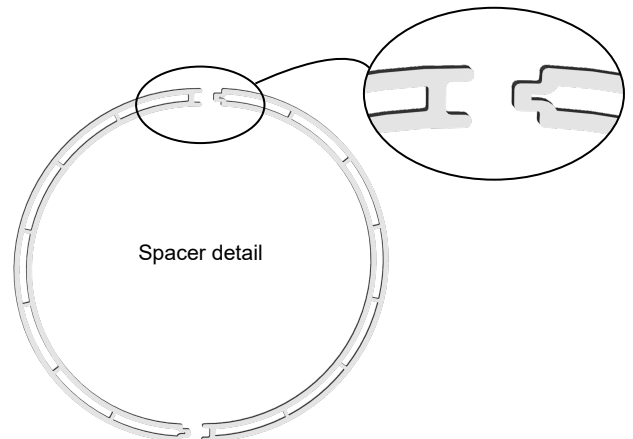

Desono™ Ceiling Loudspeaker Accessories High Humidity Grille **Installation Guide**

Biamp offers several sizes of High Humidity Grilles (GHH) suitable for the Desono CM ceiling loudspeakers. They are sold in 6-packs and can be installed on the ceiling loudspeaker by substituting the high humidity grille for the grille included with the unit. Please refer to the appropriate Installation and Operation guide for full installation instructions.

SPA-GHH
High Humidity Grille

Model	Fits
SPA-GHH100	CM20DTS, CM30DTD
SPA-GHH200	CM60DTD
SPA-GHH400	DX-IC6
SPA-GHH500	DX-IC8, DX-IC6LP, C-IC6LP
SPA-GHH600	DX-IC10, DX-IC10SUB

Installation

1. Install the loudspeaker without fully tightening the dog ears - leaving 5-8mm gap between the ceiling and loudspeaker face. Adjust tap settings as necessary.
Note: If the unit has been previously installed, remove the grille and lower the unit (about 5-8mm) by raising the dog ears.
2. Insert a spacer on each side between the ceiling and loudspeaker rim. Orient them so the tab fits into the recess on the opposing one- see circles in the spacer detail.
3. Support the loudspeaker and tighten the dog ears to clamp the spacers against the ceiling.

Typical installation (CM30DTD shown)

Installation (continued)

4. Insert the tether plug in the appropriate hole.
5. Click the grille ring onto the loudspeaker face. Press around the ring to ensure it is fully seated.

SPECIFICATIONS

Material / Finish: Powder-coated perforated Marine-grade aluminum backed with acoustically transparent color matched cloth. Color is RAL 9016.

Quantity per kit: Sold in 6-packs

Model	Fits	Ø Diameter mm [in]
SPA-GHH100	CM20DTS, CM30DTD	Ø 232 mm (9.14")
SPA-GHH200	CM60DTD, DX-IC4, DX-IC4LP	Ø 269 mm (10.59")
SPA-GHH400	DX-IC6	Ø 301 mm (11.85")
SPA-GHH500	DX-IC8, DX-IC6LP, C-IC6LP	Ø 351 mm (13.83")
SPA-GHH600	DX-IC10, DX-IC10SUB	Ø 405 mm (15.93")