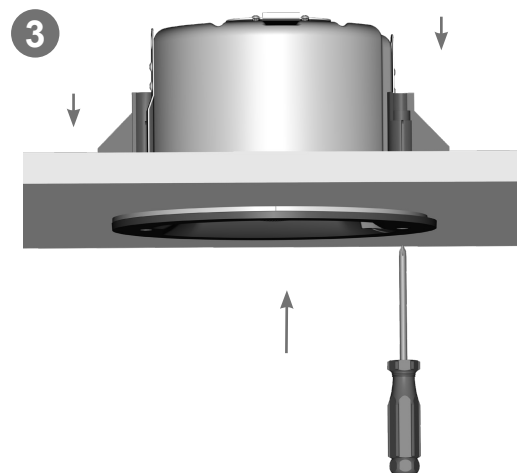

Desono™ Ceiling Loudspeaker Accessories High Humidity Grille **Installation Guide**

Biamp offers several sizes of High Humidity Grilles (GHH) suitable for the Desono CM ceiling loudspeakers. They are sold in 6-packs and can be installed on the ceiling loudspeaker by substituting the high humidity grille for the grille included with the unit. Please refer to the appropriate Installation and Operation guide for full installation instructions.

SPA-GHH
High Humidity Grille

Model	Fits
SPA-GHH100	CM20DTS, CM30DTD
SPA-GHH200	CM60DTD
SPA-GHH400	DX-IC6
SPA-GHH500	DX-IC8, DX-IC6LP, C-IC6LP
SPA-GHH600	DX-IC10, DX-IC10SUB

Installation

1. Install the loudspeaker without fully tightening the dog ears - leaving 5-8mm gap between the ceiling and loudspeaker face. Adjust tap settings as necessary.
Note: If the unit has been previously installed, remove the grille and lower the unit (about 5-8mm) by raising the dog ears.
2. Insert a spacer on each side between the ceiling and loudspeaker rim. Orient them so the tab fits into the recess on the opposing one- see circles in the spacer detail.
3. Support the loudspeaker and tighten the dog ears to clamp the spacers against the ceiling.

Typical installation (CM30DTD shown)

Installation (continued)

4. Insert the tether plug in the appropriate hole.
5. Click the grille ring onto the loudspeaker face. Press around the ring to ensure it is fully seated.

SPECIFICATIONS

Material / Finish: Powder-coated perforated Marine-grade aluminum backed with acoustically transparent color matched cloth. Color is RAL 9016.

Quantity per kit: Sold in 6-packs

Model	Fits	Ø Diameter mm [in]
SPA-GHH100	CM20DTS, CM30DTD	Ø 232 mm (9.14")
SPA-GHH200	CM60DTD, DX-IC4, DX-IC4LP	Ø 269 mm (10.59")
SPA-GHH400	DX-IC6	Ø 301 mm (11.85")
SPA-GHH500	DX-IC8, DX-IC6LP, C-IC6LP	Ø 351 mm (13.83")
SPA-GHH600	DX-IC10, DX-IC10SUB	Ø 405 mm (15.93")