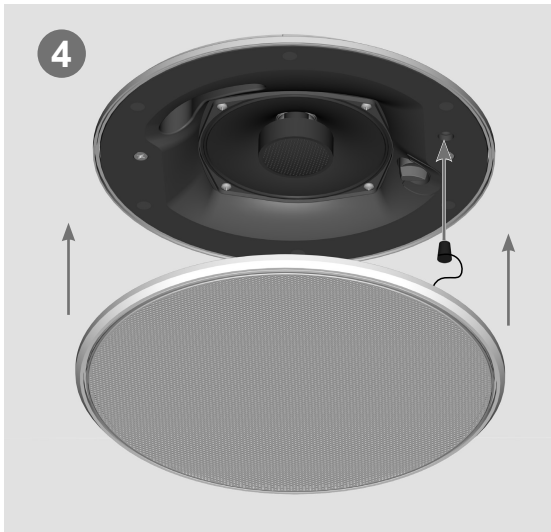

Desono™ Ceiling Loudspeaker Accessories High Humidity Grille **Installation Guide**

Biamp offers several sizes of High Humidity Grilles (GHH) suitable for the Desono CM ceiling loudspeakers. They are sold in 6-packs and can be installed on the ceiling loudspeaker by substituting the high humidity grille for the grille included with the unit. Please refer to the appropriate Installation and Operation guide for full installation instructions.

SPA-GHH
High Humidity Grille

Model	Fits
SPA-GHH100	CM20DTS, CM30DTD
SPA-GHH200	CM60DTD
SPA-GHH400	DX-IC6
SPA-GHH500	DX-IC8, DX-IC6LP, C-IC6LP
SPA-GHH600	DX-IC10, DX-IC10SUB

Installation

1. Install the loudspeaker without fully tightening the dog ears - leaving 5-8mm gap between the ceiling and loudspeaker face. Adjust tap settings as necessary.
Note: If the unit has been previously installed, remove the grille and lower the unit (about 5-8mm) by raising the dog ears.
2. Insert a spacer on each side between the ceiling and loudspeaker rim. Orient them so the tab fits into the recess on the opposing one- see circles in the spacer detail.
3. Support the loudspeaker and tighten the dog ears to clamp the spacers against the ceiling.

Typical installation (CM30DTD shown)

Installation (continued)

4. Insert the tether plug in the appropriate hole.
5. Click the grille ring onto the loudspeaker face. Press around the ring to ensure it is fully seated.

SPECIFICATIONS

Material / Finish: Powder-coated perforated Marine-grade aluminum backed with acoustically transparent color matched cloth. Color is RAL 9016.

Quantity per kit: Sold in 6-packs

Model	Fits	Ø Diameter mm [in]
SPA-GHH100	CM20DTS, CM30DTD	Ø 232 mm (9.14")
SPA-GHH200	CM60DTD, DX-IC4, DX-IC4LP	Ø 269 mm (10.59")
SPA-GHH400	DX-IC6	Ø 301 mm (11.85")
SPA-GHH500	DX-IC8, DX-IC6LP, C-IC6LP	Ø 351 mm (13.83")
SPA-GHH600	DX-IC10, DX-IC10SUB	Ø 405 mm (15.93")