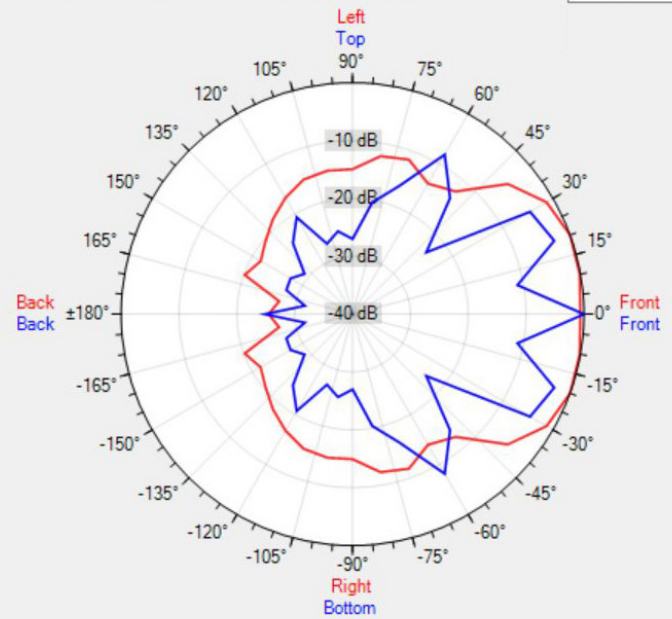

- Please recalculate balloon - Data Shown: COLW81 (Apart Audio)
Display Parameters: Frequency: 8000Hz (1/24th Octave)

Horizontal
Vertical