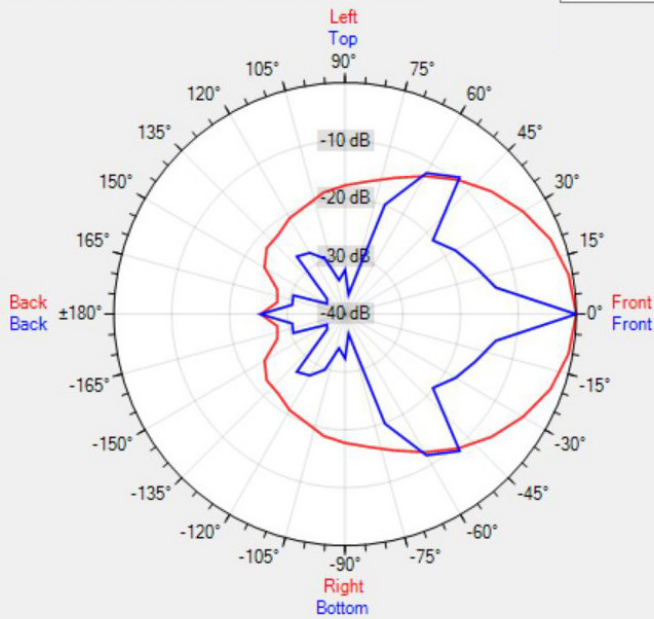

## TECHNICAL SPECIFICATIONS

height in mm	1180	width in mm	100
depth in mm	83	loudspeaker system	multiple
woofer size in inch	10 x 3,3	woofer cone material	coated paper
tweeter size in inch	1	mounting system	L-brackets
colour	white	100V transformer power taps in watts	100 - 60 - 40
70V transformer power taps in watts	100 - 60 - 40 - 20	impedance (ohms)	8
low impedance dynamic power in watts	140	low impedance RMS power in watts	100
SPL 1W/1m in dB	99	max SPL 1m in dB	118
frequency response in Hz	160 - 20K	main construction material	aluminium
grille main material	aluminium	IP rating	
Horizontal dispersion angle 1000 Hz	180°	Vertical dispersion angle 1000 Hz	65°
closest RAL colour (subject to deviations)	RAL9016	Net weight product (kg)	7.7

## POLAR PLOTS

Data Shown: COLW101 (Apart Audio)  
Display Parameters: Frequency: 1000Hz (1/24th Octave)

Horizontal  
Vertical

Data Shown: COLW101 (Apart Audio)  
Display Parameters: Frequency: 2000Hz (1/24th Octave)

Horizontal  
Vertical

Data Shown: COLW101 (Apart Audio)  
Display Parameters: Frequency: 4000Hz (1/24th Octave)

Horizontal  
Vertical

- Please recalculate balloon - Data Shown: COLW81 (Apart Audio)  
Display Parameters: Frequency: 8000Hz (1/24th Octave)