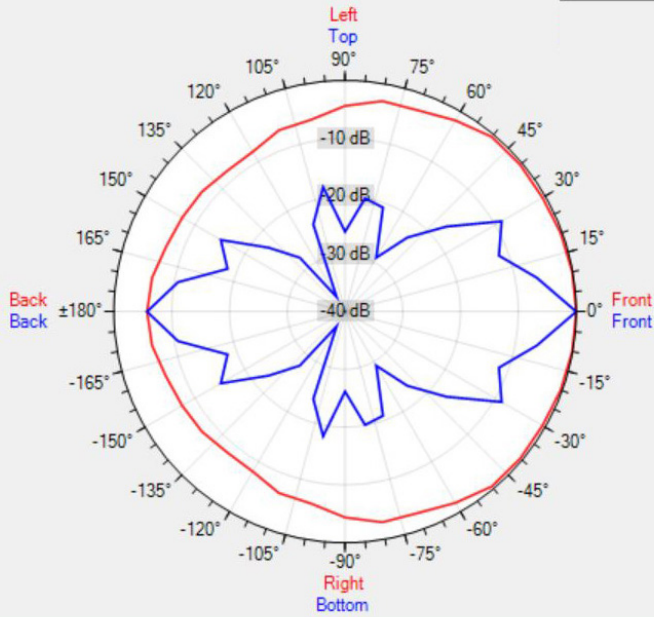

## TECHNICAL SPECIFICATIONS

height in mm	1180	width in mm	100
depth in mm	83	loudspeaker system	multiple
woofer size in inch	10 x 3,3	woofer cone material	coated paper
tweeter size in inch	1	mounting system	L-brackets
colour	white	100V transformer power taps in watts	100 - 60 - 40
70V transformer power taps in watts	100 - 60 - 40 - 20	impedance (ohms)	8
low impedance dynamic power in watts	140	low impedance RMS power in watts	100
SPL 1W/1m in dB	99	max SPL 1m in dB	118
frequency response in Hz	160 - 20K	main construction material	aluminium
grille main material	aluminium	IP rating	
Horizontal dispersion angle 1000 Hz	180°	Vertical dispersion angle 1000 Hz	65°
closest RAL colour (subject to deviations)	RAL9016	Net weight product (kg)	7.7

## POLAR PLOTS

Data Shown: COLW101 (Apart Audio)  
Display Parameters: Frequency: 1000Hz (1/24th Octave)

Horizontal  
Vertical

Data Shown: COLW101 (Apart Audio)  
Display Parameters: Frequency: 2000Hz (1/24th Octave)