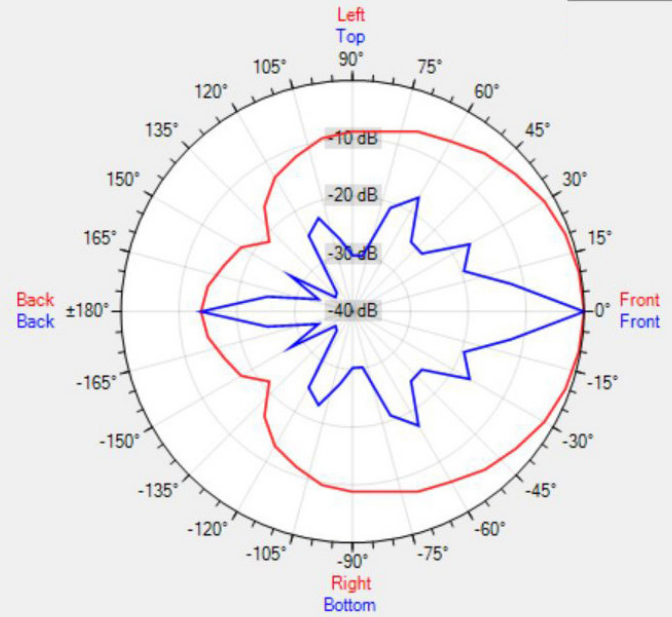

## TECHNICAL SPECIFICATIONS

height in mm	1180	width in mm	100
depth in mm	83	loudspeaker system	multiple
woofer size in inch	10 x 3,3	woofer cone material	coated paper
tweeter size in inch	1	mounting system	L-brackets
colour	white	100V transformer power taps in watts	100 - 60 - 40
70V transformer power taps in watts	100 - 60 - 40 - 20	impedance (ohms)	8
low impedance dynamic power in watts	140	low impedance RMS power in watts	100
SPL 1W/1m in dB	99	max SPL 1m in dB	118
frequency response in Hz	160 - 20K	main construction material	aluminium
grille main material	aluminium	IP rating	
Horizontal dispersion angle 1000 Hz	180°	Vertical dispersion angle 1000 Hz	65°
closest RAL colour (subject to deviations)	RAL9016	Net weight product (kg)	7.7

## POLAR PLOTS

Data Shown: COLW101 (Apart Audio)  
Display Parameters: Frequency: 1000Hz (1/24th Octave)

Horizontal  
Vertical

Data Shown: COLW101 (Apart Audio)  
Display Parameters: Frequency: 2000Hz (1/24th Octave)

Horizontal  
Vertical

Data Shown: COLW101 (Apart Audio)  
Display Parameters: Frequency: 4000Hz (1/24th Octave)

Horizontal  
Vertical

- Please recalculate balloon - Data Shown: COLW81 (Apart Audio)  
Display Parameters: Frequency: 8000Hz (1/24th Octave)