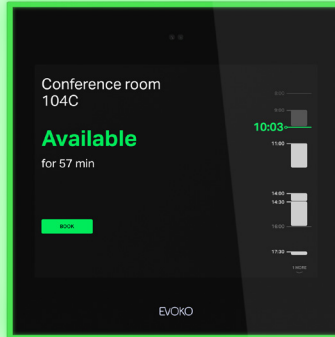

DATA SHEET

EVOKO NASO ROOM MANAGER

ROOM BOOKING SYSTEM

We believe that great design is when simplicity meets functionality at a point of minimalism where everything you need is available. This digital room scheduling system gets rid of double bookings, confusion on where to go and meetings that get interrupted. Naso Room Manager takes care of room scheduling so you can focus on productive meetings.

SEE ROOM STATUS AT A GLANCE

A room scheduling system should be more than a list of features. We believe it must be easy to use and that it should look sublime in any office. Evoko Naso Room Manager rocks our trademark intuitive light signals to guide you to the right room and clearly see the room status from a distance.

AVAILABLE

BOOKED WITHIN
10 MINUTES

BUSY

ARCHITECTS & ENGINEERS SPECIFICATION

The meeting room display shall be designed to work with the Evoko room booking system. The meeting room display shall include a 8-inch capacitive touch display. The product shall include a 3-way indirect light aura to make room status visible from a distance. The meeting room display shall support power over internet (PoE) or 5V AC/DC power adapter. The meeting room display shall include a proximity sensor to unfold detailed information as you approach the display. The meeting room display shall include support for RFID cards. The meeting room display shall be a cloud hosted system. The meeting room display shall include mounting options for both standard walls and glass walls. The meeting room display shall provide 23 different user interface languages. The meeting room display shall be CE marked and compliant with the RoHS directive. Warranty shall be three years. The meeting room display shall be the Evoko Naso Room Manager.