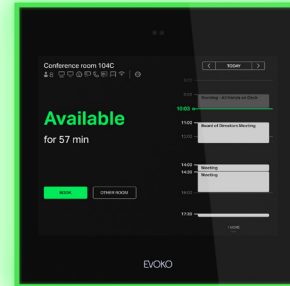

SEE ROOM STATUS AT A GLANCE

A room scheduling system should be more than a list of features. We believe it must be easy to use and that it should look sublime in any office. Evoko Naso Room Manager rocks our trademark intuitive light signals to guide you to the right room and clearly see the room status from a distance.

AVAILABLE

BOOKED WITHIN
10 MINUTES

BUSY

ARCHITECTS & ENGINEERS SPECIFICATION

The meeting room display shall be designed to work with the Evoko room booking system. The meeting room display shall include a 8-inch capacitive touch display. The product shall include a 3-way indirect light aura to make room status visible from a distance. The meeting room display shall support power over internet (PoE) or 5V AC/DC power adapter. The meeting room display shall include a proximity sensor to unfold detailed information as you approach the display. The meeting room display shall include support for RFID cards. The meeting room display shall be a cloud hosted system. The meeting room display shall include mounting options for both standard walls and glass walls. The meeting room display shall provide 23 different user interface languages. The meeting room display shall be CE marked and compliant with the RoHS directive. Warranty shall be three years. The meeting room display shall be the Evoko Naso Room Manager.

A NEW LEVEL OF INTUITIVE USER INTERFACE

Evoko Naso Room Manager has built in proximity sensor that unfolds a new layer of information as you approach the screen to show you everything you need to know. Use the touch screen to quickly find a room for your spontaneous meetings. You can also report broken or missing meeting equipment directly on the screen.

DISTANT VIEW

Room name, status and current time shown in a larger font.

CLOSE VIEW

Detailed view with access to action buttons.

BRIGHT AND HELPFUL

Evoko Naso Room Manager makes it easier than ever to book a room with your digital calendar, or directly on the screen using your fingertip.