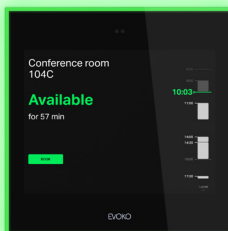

SEE ROOM STATUS AT A GLANCE

A room scheduling system should be more than a list of features. We believe it must be easy to use and that it should look sublime in any office. Evoko Naso Room Manager rocks our trademark intuitive light signals to guide you to the right room and clearly see the room status from a distance.

AVAILABLE

BOOKED WITHIN
10 MINUTES

BUSY

ARCHITECTS & ENGINEERS SPECIFICATION

The meeting room display shall be designed to work with the Evoko room booking system. The meeting room display shall include a 8-inch capacitive touch display. The product shall include a 3-way indirect light aura to make room status visible from a distance. The meeting room display shall support power over internet (PoE) or 5V AC/DC power adapter. The meeting room display shall include a proximity sensor to unfold detailed information as you approach the display. The meeting room display shall include support for RFID cards. The meeting room display shall be a cloud hosted system. The meeting room display shall include mounting options for both standard walls and glass walls. The meeting room display shall provide 23 different user interface languages. The meeting room display shall be CE marked and compliant with the RoHS directive. Warranty shall be three years. The meeting room display shall be the Evoko Naso Room Manager.

A NEW LEVEL OF INTUITIVE USER INTERFACE

Evoko Naso Room Manager has built in proximity sensor that unfolds a new layer of information as you approach the screen to show you everything you need to know. Use the touch screen to quickly find a room for your spontaneous meetings. You can also report broken or missing meeting equipment directly on the screen.

DISTANT VIEW

Room name, status and current time shown in a larger font.

CLOSE VIEW

Detailed view with access to action buttons.

BRIGHT AND HELPFUL

Evoko Naso Room Manager makes it easier than ever to book a room with your digital calendar, or directly on the screen using your fingertip.