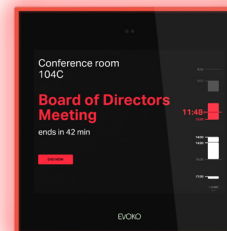

SEE ROOM STATUS AT A GLANCE

A room scheduling system should be more than a list of features. We believe it must be easy to use and that it should look sublime in any office. Evoko Naso Room Manager rocks our trademark intuitive light signals to guide you to the right room and clearly see the room status from a distance.

AVAILABLE

BOOKED WITHIN
10 MINUTES

BUSY

ARCHITECTS & ENGINEERS SPECIFICATION

The meeting room display shall be designed to work with the Evoko room booking system. The meeting room display shall include a 8-inch capacitive touch display. The product shall include a 3-way indirect light aura to make room status visible from a distance. The meeting room display shall support power over internet (PoE) or 5V AC/DC power adapter. The meeting room display shall include a proximity sensor to unfold detailed information as you approach the display. The meeting room display shall include support for RFID cards. The meeting room display shall be a cloud hosted system. The meeting room display shall include mounting options for both standard walls and glass walls. The meeting room display shall provide 23 different user interface languages. The meeting room display shall be CE marked and compliant with the RoHS directive. Warranty shall be three years. The meeting room display shall be the Evoko Naso Room Manager.

A NEW LEVEL OF INTUITIVE USER INTERFACE

Evoko Naso Room Manager has built in proximity sensor that unfolds a new layer of information as you approach the screen to show you everything you need to know. Use the touch screen to quickly find a room for your spontaneous meetings. You can also report broken or missing meeting equipment directly on the screen.

DISTANT VIEW

Room name, status and current time shown in a larger font.

CLOSE VIEW

Detailed view with access to action buttons.

BRIGHT AND HELPFUL

Evoko Naso Room Manager makes it easier than ever to book a room with your digital calendar, or directly on the screen using your fingertip.