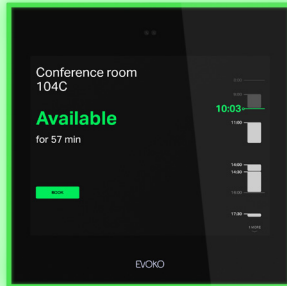

SEE ROOM STATUS AT A GLANCE

A room scheduling system should be more than a list of features. We believe it must be easy to use and that it should look sublime in any office. Evoko Naso Room Manager rocks our trademark intuitive light signals to guide you to the right room and clearly see the room status from a distance.

AVAILABLE

BOOKED WITHIN
10 MINUTES

BUSY

ARCHITECTS & ENGINEERS SPECIFICATION

The meeting room display shall be designed to work with the Evoko room booking system. The meeting room display shall include a 8-inch capacitive touch display. The product shall include a 3-way indirect light aura to make room status visible from a distance. The meeting room display shall support power over internet (PoE) or 5V AC/DC power adapter. The meeting room display shall include a proximity sensor to unfold detailed information as you approach the display. The meeting room display shall include support for RFID cards. The meeting room display shall be a cloud hosted system. The meeting room display shall include mounting options for both standard walls and glass walls. The meeting room display shall provide 23 different user interface languages. The meeting room display shall be CE marked and compliant with the RoHS directive. Warranty shall be three years. The meeting room display shall be the Evoko Naso Room Manager.

A NEW LEVEL OF INTUITIVE USER INTERFACE

Evoko Naso Room Manager has built in proximity sensor that unfolds a new layer of information as you approach the screen to show you everything you need to know. Use the touch screen to quickly find a room for your spontaneous meetings. You can also report broken or missing meeting equipment directly on the screen.

DISTANT VIEW

Room name, status and current time shown in a larger font.

CLOSE VIEW

Detailed view with access to action buttons.

BRIGHT AND HELPFUL

Evoko Naso Room Manager makes it easier than ever to book a room with your digital calendar, or directly on the screen using your fingertip.