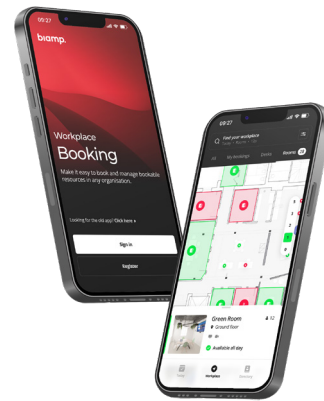

DATA SHEET

EVOKO KLEEO DESK MANAGER

DESK BOOKING SYSTEM

Evoko Kleeo Desk Manager is a complete and smart desk booking device with a personal touch. Its job is to signal to everyone which workspace is available, checked-in, or waiting for you. Secure your workspace, reduce stress and increase productivity. Kleeo desk manager is an essential tool for the modern workplace.

AS EASY AS THE TRAFFIC LIGHTS

Bright and vivid colors indicates if a desk is available, checked-in, booked or signaling focus - please don't disturb, this person wants to concentrate.

AVAILABLE

UPCOMING BOOKING

OCCUPIED

FOCUS MODE

ARCHITECTS & ENGINEERS SPECIFICATION

The desk booking display shall be designed to work with Evoko desk booking system. The desk booking display shall include a 2.05 OLED capacity touch display. The desk booking display shall include a led light to indicate desk status. The desk booking display shall support wifi connection to the backend system. The desk booking display shall include a blue LED light for focus mode. The desk booking display shall be compatible with Evoko Workplace App. The desk booking shall be connected with WiFi. The desk booking display shall be a cloud based system. The desk booking display shall include a passive infra-red presence sensor. The desk booking display shall support MIFARE classic RFID tags. The desk booking display shall be CE marked and compliant with the RoHS directive. Warranty shall be three years. The desk booking display shall be the Evoko Kleeo Desk Manager.

FIND A DESK, MAKE IT YOURS

Give desk booking a boost by using the Workplace Booking app to search for an available desk, view it on a floor plan, book and check-in. All synchronized with the Evoko Kleeo Desk Manager.