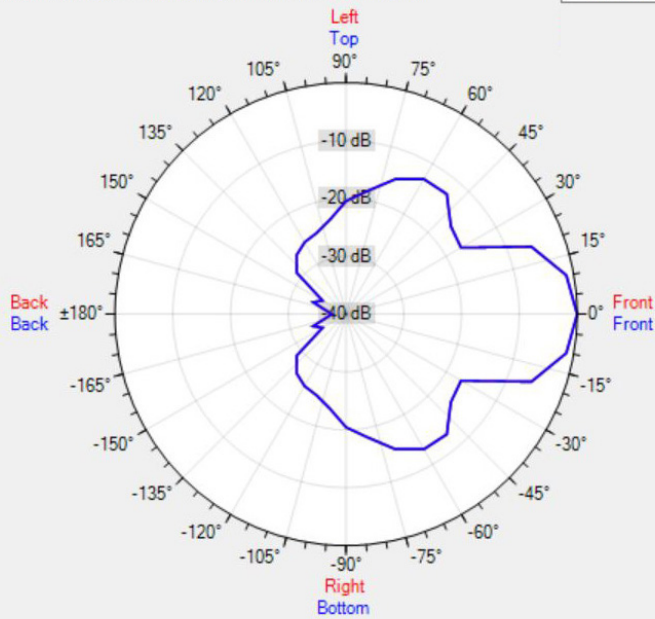

Data Shown: MPH31 (Apart Audio)
Display Parameters: Frequency: 4000Hz (1/24th Octave)

Horizontal
Vertical