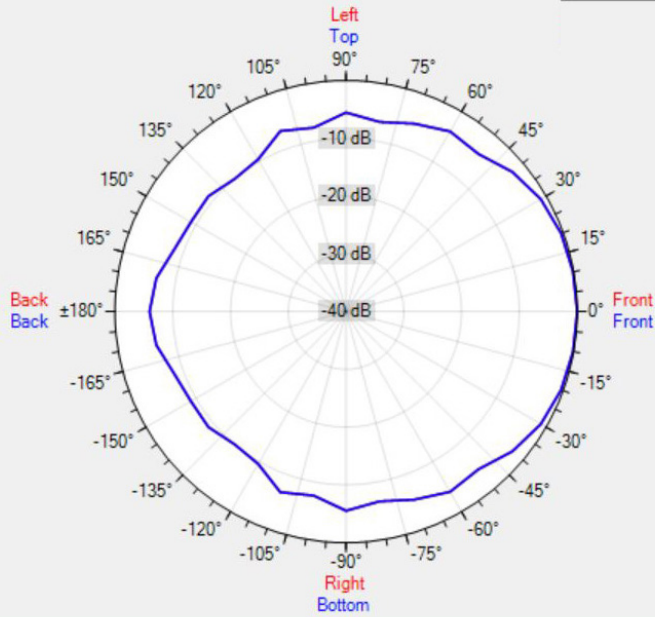

TECHNICAL SPECIFICATIONS

outside diam. in mm	0	height in mm	170
width in mm	226	depth in mm	244
loudspeaker system	single cone	woofer size in inch	5,25
woofer cone material	coated paper	mounting system	U-bracket
colour	grey	100V transformer power taps in watts	30 - 15 - 7.5 - 4
impedance in ohms	8	low impedance dynamic power in watts	30
low impedance RMS power in watts	30	SPL 1W/1m in dB	92
max SPL 1m in dB	107	frequency response in Hz	120 - 15 k
main construction material	ABS plastic	IP rating	54
applicable low impedance	yes	applicable in 100V	yes
Vertical dispersion angle 1000 Hz	180°	closest RAL colour (subject to deviations)	RAL9006
Net weight product (kg)	2.00		

POLAR PLOTS

Data Shown: MPH31 (Apart Audio)
Display Parameters: Frequency: 1000Hz (1/24th Octave)

Horizontal
Vertical

Data Shown: MPH31 (Apart Audio)
Display Parameters: Frequency: 2000Hz (1/24th Octave)