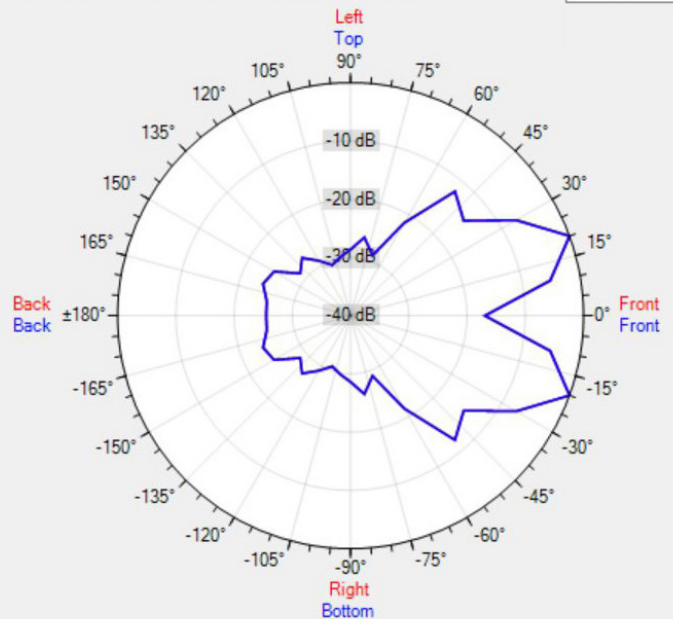

TECHNICAL SPECIFICATIONS

outside diam. in mm	0	height in mm	170
width in mm	226	depth in mm	244
loudspeaker system	single cone	woofer size in inch	5,25
woofer cone material	coated paper	mounting system	U-bracket
colour	grey	100V transformer power taps in watts	30 - 15 - 7.5 - 4
impedance in ohms	8	low impedance dynamic power in watts	30
low impedance RMS power in watts	30	SPL 1W/1m in dB	92
max SPL 1m in dB	107	frequency response in Hz	120 - 15 k
main construction material	ABS plastic	IP rating	54
applicable low impedance	yes	applicable in 100V	yes
Vertical dispersion angle 1000 Hz	180°	closest RAL colour (subject to deviations)	RAL9006
Net weight product (kg)	2.00		

POLAR PLOTS

Data Shown: MPH31 (Apart Audio)
Display Parameters: Frequency: 1000Hz (1/24th Octave)

Horizontal
Vertical

Data Shown: MPH31 (Apart Audio)
Display Parameters: Frequency: 2000Hz (1/24th Octave)

Horizontal
Vertical

Data Shown: MPH31 (Apart Audio)
Display Parameters: Frequency: 4000Hz (1/24th Octave)

Horizontal
Vertical

Data Shown: MPH31 (Apart Audio)
Display Parameters: Frequency: 8000Hz (1/24th Octave)

Horizontal
Vertical

MORE PICTURES