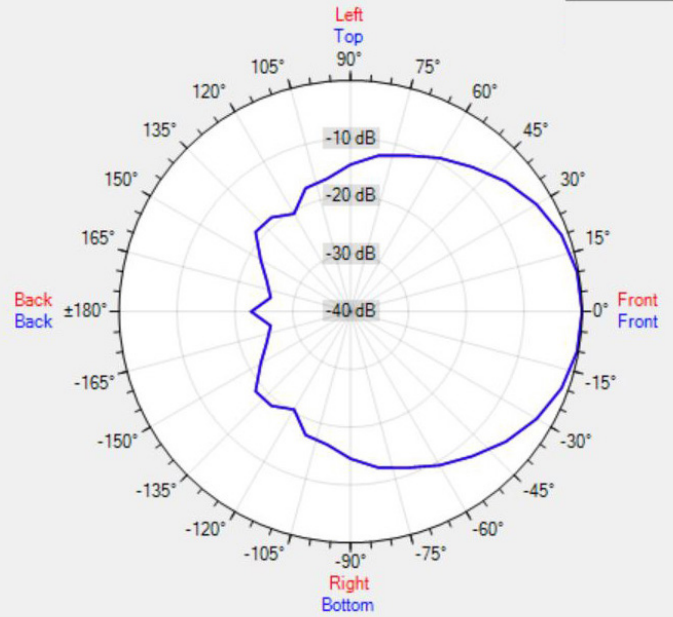

TECHNICAL SPECIFICATIONS

outside diam. in mm	0	height in mm	170
width in mm	226	depth in mm	244
loudspeaker system	single cone	woofer size in inch	5,25
woofer cone material	coated paper	mounting system	U-bracket
colour	grey	100V transformer power taps in watts	30 - 15 - 7.5 - 4
impedance in ohms	8	low impedance dynamic power in watts	30
low impedance RMS power in watts	30	SPL 1W/1m in dB	92
max SPL 1m in dB	107	frequency response in Hz	120 - 15 k
main construction material	ABS plastic	IP rating	54
applicable low impedance	yes	applicable in 100V	yes
Vertical dispersion angle 1000 Hz	180°	closest RAL colour (subject to deviations)	RAL9006
Net weight product (kg)	2.00		

POLAR PLOTS

Data Shown: MPH31 (Apart Audio)
Display Parameters: Frequency: 1000Hz (1/24th Octave)

Horizontal
Vertical

Data Shown: MPH31 (Apart Audio)
Display Parameters: Frequency: 2000Hz (1/24th Octave)

Horizontal
Vertical

Data Shown: MPH31 (Apart Audio)
Display Parameters: Frequency: 4000Hz (1/24th Octave)

Horizontal
Vertical

Data Shown: MPH31 (Apart Audio)
Display Parameters: Frequency: 8000Hz (1/24th Octave)