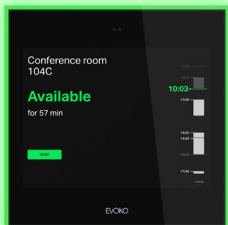

COMPARISON SHEET

EVOKO ROOM SCHEDULING DISPLAYS

Liso room manager

An self-hosted all-in-one solution where you get everything included for a one-time cost.

Naso room manager

A cloud-based room manager with an extensive range of functions.

GENERAL	Liso Room Manager	Naso Room Manager
Award-winning design	✓	✓
Clearly see room status with three colors	✓	✓
36 month warranty	✓	✓
SERVER TYPE AND HOSTING		
Hosted cloud solution, no server required	-	✓
Self hosted on-prem or in cloud	✓	-
LICENSING		
Room booking licenses required	-	✓ (1 year licenses included)
ROOM MANAGEMENT		
Book instant meeting	✓	✓
Book future meeting	✓	✓
Edit meeting	✓	✓
Check-in to meeting	✓	✓
Extend ongoing meeting	✓	✓
End ongoing meeting	✓	✓
Room-equipment overview	✓	✓
Report broken room equipment on device	✓	✓
Sleep mode	✓	✓
Standard wall mount included	✓	✓
Glass wall mount included	✓	✓
Multi language user interface	✓	✓
Personal calendar sync	✓	✓
User identification via pin and RFID	✓	✓
Room finder	✓	✓
CALENDAR INTEGRATIONS		
Microsoft 365	✓	✓
Microsoft Exchange 2019 / 2016 / 2013	✓	-
Google Workspace	✓	-
IBM/Lotus Domino Smartcloud	✓	-
IBM/Domino 8.5.3 or later	✓	-
SYSTEM MANAGEMENT		
Remote administration and device management	✓	✓
Firmware updates (over-the-air)	✓	✓
Floor plan editor in admin tool	-	✓
Insights & Analytics	✓	✓
Open API for 3rd party integration	✓	-
SOFTWARE TOOLS		
Room booking mobile app	✓	✓
Floor plan view in mobile app	-	✓
Overview screen	✓	✓
Web booking	✓	✓
Find colleagues based on room bookings	-	✓