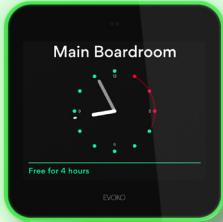

COMPARISON SHEET

EVOKO ROOM SCHEDULING DISPLAYS

Liso room manager

An self-hosted all-in-one solution where you get everything included for a one-time cost.

Naso room manager

A cloud-based room manager with an extensive range of functions.

GENERAL	Liso Room Manager	Naso Room Manager
Award-winning design	✓	✓
Clearly see room status with three colors	✓	✓
36 month warranty	✓	✓
SERVER TYPE AND HOSTING		
Hosted cloud solution, no server required	-	✓
Self hosted on-prem or in cloud	✓	-
LICENSING		
Room booking licenses required	-	✓ (1 year licenses included)
ROOM MANAGEMENT		
Book instant meeting	✓	✓
Book future meeting	✓	✓
Edit meeting	✓	✓
Check-in to meeting	✓	✓
Extend ongoing meeting	✓	✓
End ongoing meeting	✓	✓
Room-equipment overview	✓	✓
Report broken room equipment on device	✓	✓
Sleep mode	✓	✓
Standard wall mount included	✓	✓
Glass wall mount included	✓	✓
Multi language user interface	✓	✓
Personal calendar sync	✓	✓
User identification via pin and RFID	✓	✓
Room finder	✓	✓
CALENDAR INTEGRATIONS		
Microsoft 365	✓	✓
Microsoft Exchange 2019 / 2016 / 2013	✓	-
Google Workspace	✓	-
IBM/Lotus Domino Smartcloud	✓	-
IBM/Domino 8.5.3 or later	✓	-
SYSTEM MANAGEMENT		
Remote administration and device management	✓	✓
Firmware updates (over-the-air)	✓	✓
Floor plan editor in admin tool	-	✓
Insights & Analytics	✓	✓
Open API for 3rd party integration	✓	-
SOFTWARE TOOLS		
Room booking mobile app	✓	✓
Floor plan view in mobile app	-	✓
Overview screen	✓	✓
Web booking	✓	✓
Find colleagues based on room bookings	-	✓