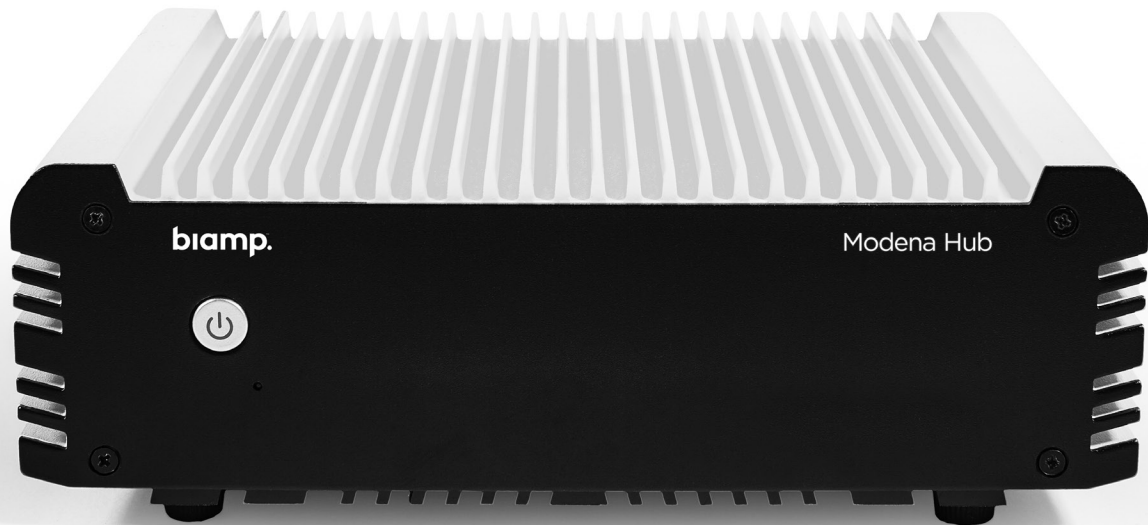

### WIRELESS PRESENTATION HUB

Modena Hub is a wireless presentation hub that supports the new ways in which people are increasingly accustomed to working. Ideal for BYOD and BYOC spaces, Modena Hub allows participants to connect to meeting room AV equipment and USB accessories wirelessly, as well as enabling any participant to wirelessly receive its AV streams during a video conferencing session. Modena Hub supports most UC software and hardware devices, while enabling the user to wirelessly share content with other meeting participants. Modena Hub also connects to AV peripherals via USB and HDMI, and can support multiple USB devices via a standard USB hub or by connecting a Devio SCR-20 or SCR-25.

#### FEATURES

- Enjoy a client-free experience with your web browser.
- Meet everywhere: with Modena Hub, any place is a meeting room.
- Enable a display to receive content by connecting a computer running the web or software client, or an Android dongle; or run the Android TV app directly on a smart TV.
- All personal devices can send and receive presentations directly to the screen of participants' laptops, tablets, or mobile devices.
- Configure Modena Hub for large teaching spaces and give everyone a perfect view using Auditorium mode, for up to 150 users.
- IT administrators have quick access to the configuration of all units installed in an enterprise via a powerful management web interface.