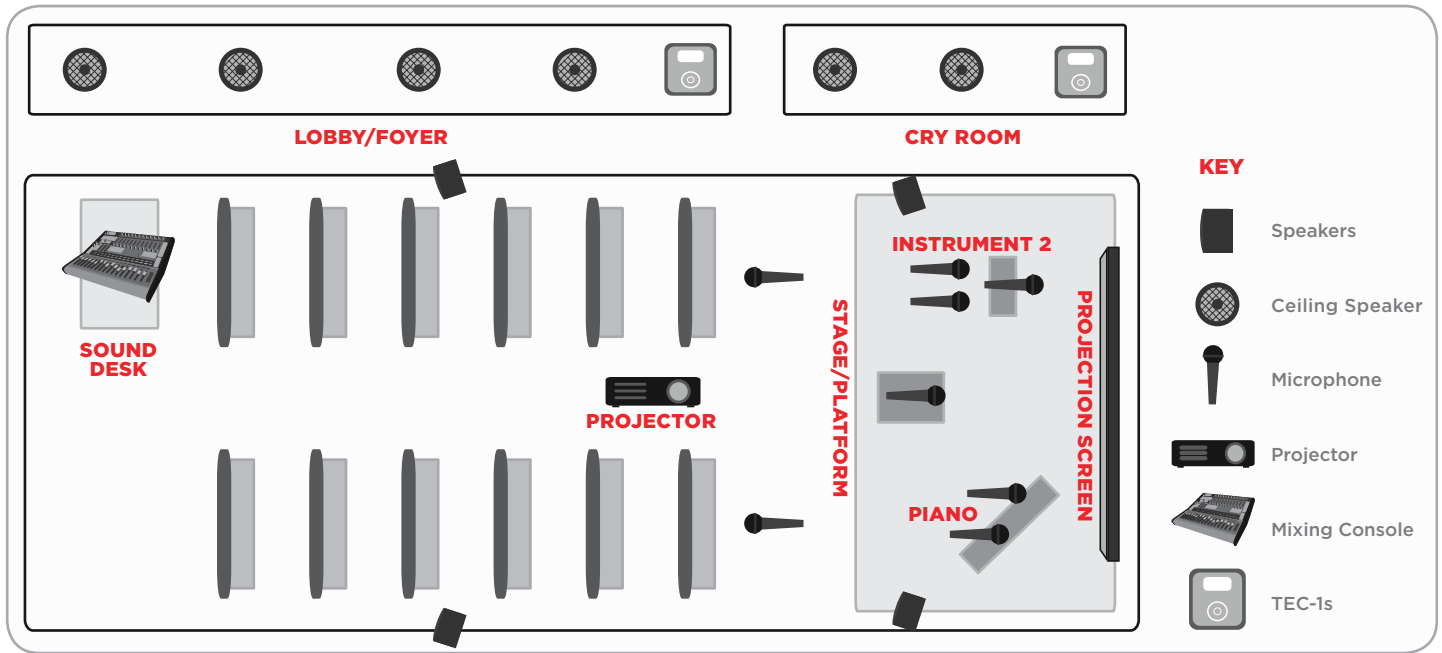

HOUSE OF WORSHIP EXAMPLE

FEATURES/BENEFITS

- Powerful and easy-to-use DSP to configure your mix for quick set-up
- AVB/TSN technology allows all audio to be connected over existing network infrastructure, preserving historic buildings
- Configurable USB audio for simple recording and mixing of the service for easy digital distribution

HOUSE OF WORSHIP FLOOR PLAN Seating for approx. 300

EQUIPMENT LIST

Quantity	Product	Function
1	TesiraFORTÉ AVB AI	Powerful DSP technology for crystal clear audio processing.
1	AVB/TSN network switch	Distributes IEEE-standard audio networking to each room with low-latency.
1	Tesira AMP-4350R amplifier	Provides amplification to speakers in the main sanctuary.
1	Tesira AMP-4175R amplifier	Provides amplification to speakers in lobby and cry room.
1	Mixing console	Mixing live microphones and levels during services.
1	DVD player	Allows for playback of DVDs before, during, and after services.
1	iPod or media player	Gives ability to play background music before or after service.
8	Microphones	6 vocal/instrument mics; 2 overhead mics to record congregation participation.
1	Computer	Provides recording capabilities, visual displays before, during and after the service, and control of projector and projection screen via Biamp Canvas.
1	Ceiling Mounted Projector	Provides visuals in sanctuary, and is controlled via RS232 and Biamp Canvas.
1	Projection Screen	Controlled via GPIO input and Biamp Canvas for raising and lowering.
2	Loudspeakers	Provides sound reinforcement for services.
2	Delay fill speakers	Provides distributed sound reinforcement with audio delay.
4	Ceiling speakers in lobby	Provides sound reinforcement in lobby.
2	Ceiling speakers in cry room	Provides sound reinforcement in cry room.
2	TEC-1s controls	1 TEC-1s gives sound control to lobby. 1 TEC-1s gives sound control to cry room.