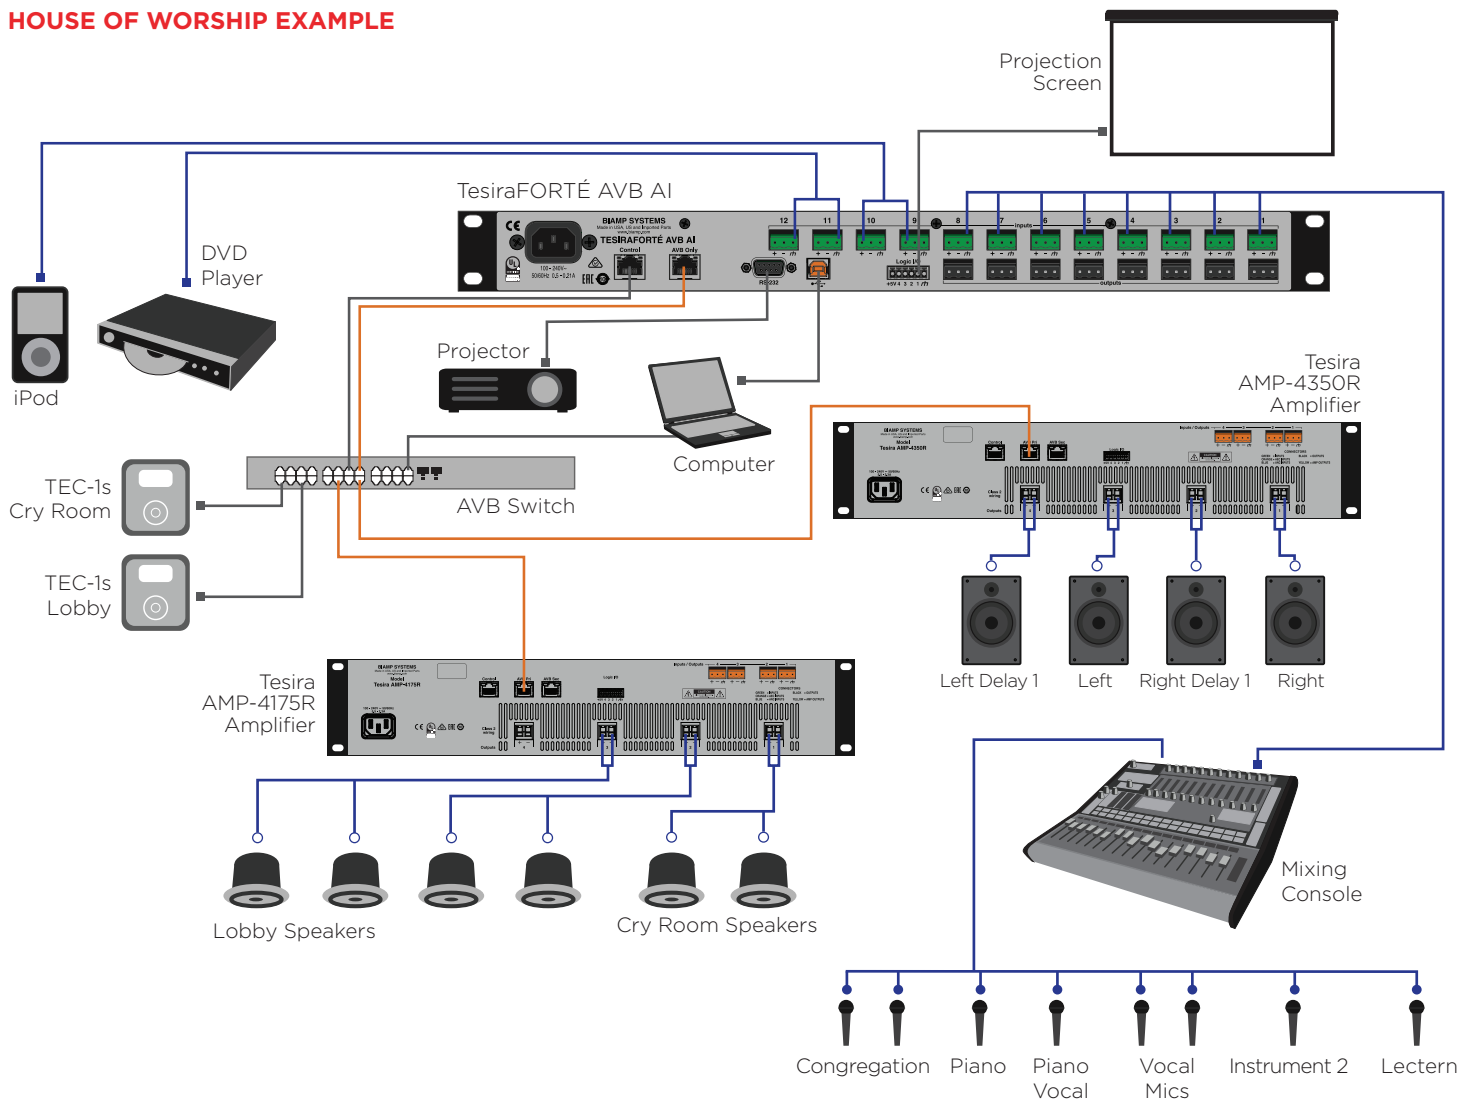

HOUSE OF WORSHIP EXAMPLE

FEATURES/BENEFITS

- Powerful and easy-to-use DSP to configure your mix for quick set-up
- AVB/TSN technology allows all audio to be connected over existing network infrastructure, preserving historic buildings
- Configurable USB audio for simple recording and mixing of the service for easy digital distribution

HOUSE OF WORSHIP FLOOR PLAN Seating for approx. 300

EQUIPMENT LIST

Quantity	Product	Function
1	TesiraFORTÉ AVB AI	Powerful DSP technology for crystal clear audio processing.
1	AVB/TSN network switch	Distributes IEEE-standard audio networking to each room with low-latency.
1	Tesira AMP-4350R amplifier	Provides amplification to speakers in the main sanctuary.
1	Tesira AMP-4175R amplifier	Provides amplification to speakers in lobby and cry room.
1	Mixing console	Mixing live microphones and levels during services.
1	DVD player	Allows for playback of DVDs before, during, and after services.
1	iPod or media player	Gives ability to play background music before or after service.
8	Microphones	6 vocal/instrument mics; 2 overhead mics to record congregation participation.
1	Computer	Provides recording capabilities, visual displays before, during and after the service, and control of projector and projection screen via Biamp Canvas.
1	Ceiling Mounted Projector	Provides visuals in sanctuary, and is controlled via RS232 and Biamp Canvas.
1	Projection Screen	Controlled via GPIO input and Biamp Canvas for raising and lowering.
2	Loudspeakers	Provides sound reinforcement for services.
2	Delay fill speakers	Provides distributed sound reinforcement with audio delay.
4	Ceiling speakers in lobby	Provides sound reinforcement in lobby.
2	Ceiling speakers in cry room	Provides sound reinforcement in cry room.
2	TEC-1s controls	1 TEC-1s gives sound control to lobby. 1 TEC-1s gives sound control to cry room.