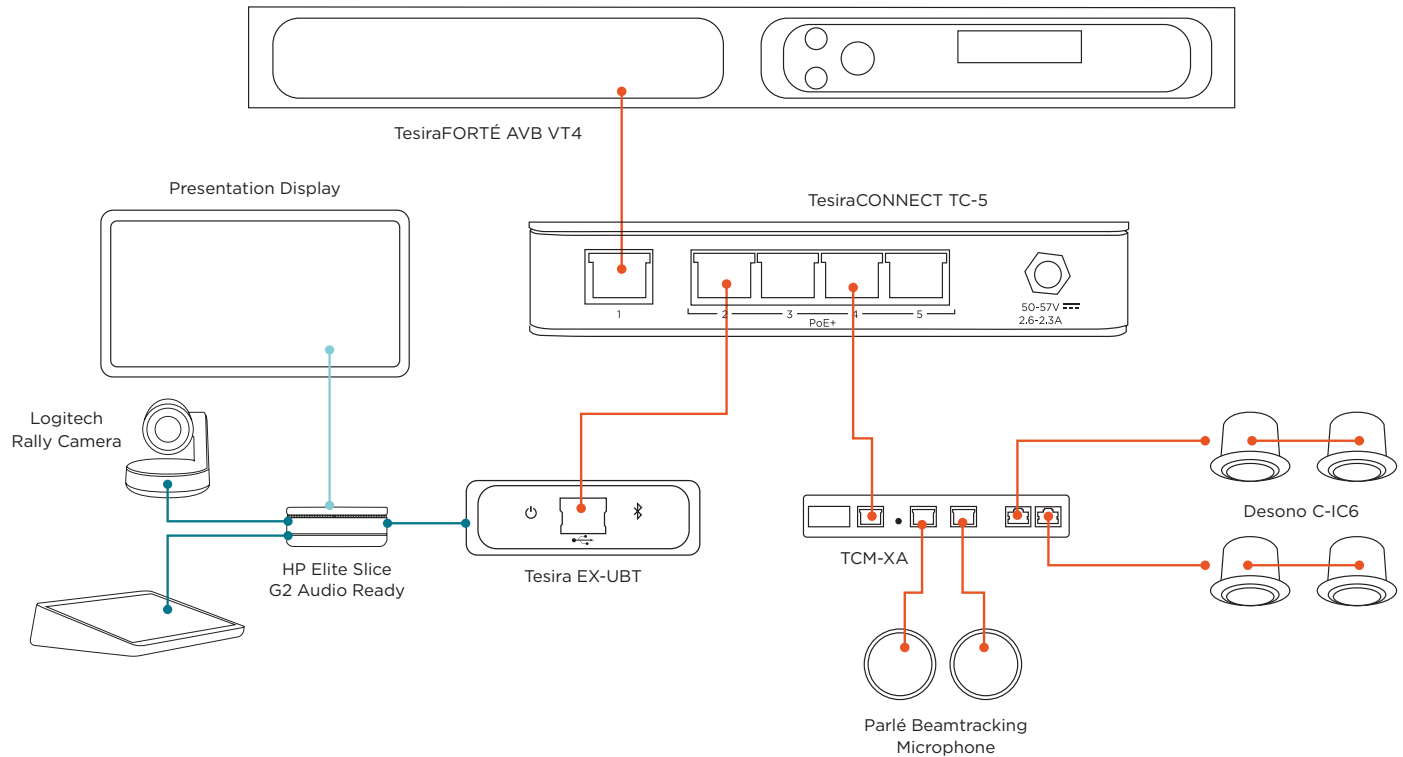

KEY

- 1 DESONO C-IC6
- 2 PARLÉ TCM-XA
- 3 PARLÉ TCM-XEX
- 4 TESIRAFORTÉ AVB VT4
- 5 TESIRACONNECT TC-5
- 6 TESIRA EX-UBT
- 7 LOGITECH RALLY CAMERA
- 8 HP ELITE SLICE G2 AUDIO READY

LEGEND

- CATEGORY CABLE
- HDMI
- USB

FEATURES/BENEFITS

- A Parlé microphone's four 90' zones can simultaneously identify and steer towards talkers, allowing participants to move freely around a space.
- Biamp's Certified Room Bundles include all the audio equipment and cabling needed to deliver extraordinary meetings every single time. Supporting this are tools and software to minimize deployment time and enhance consistency of tuning.
- This equipment combination from HP and Biamp is fully tested and approved by both parties, guaranteeing extraordinary meeting experiences no matter your choice of UC platform.
- Biamp's digital signal processors are trusted around the world to provide the best possible audio processing platform. The TesiraFORTÉ AVB VT4 packs all the power needed to handle any acoustic

EQUIPMENT LIST

QUANTITY	PRODUCT	FUNCTION
1	Biamp LRB-T	Certified Large Room Bundle with white ceiling microphones. Included Equipment: (1) Parlé TCM-XA Ceiling Microphone with Amplifier (1) Parlé TCM-XEX Expansion Ceiling Microphone (1) TesiraFORTE AVB VT4 Processor (1) TesiraCONNECT TC-5 Connection Device (1) Tesira EX-UBT UC Interface (4) Desono C-IC6 Ceiling Speakers (2) 25' (7.5 M) Plenum Cat 5e Cable (7) 10' (3 M) Plenum Cat 5e Cable (1) 3' (0.9 M) Cat 5e Cable (1) Room Deployment Instructions
1	Logitech Rally Camera	Premium PTZ camera with Ultra-HD imaging system and automatic camera control.
1	HP Elite Slice G2 Audio Ready	Host and touch controller for UC room system software.