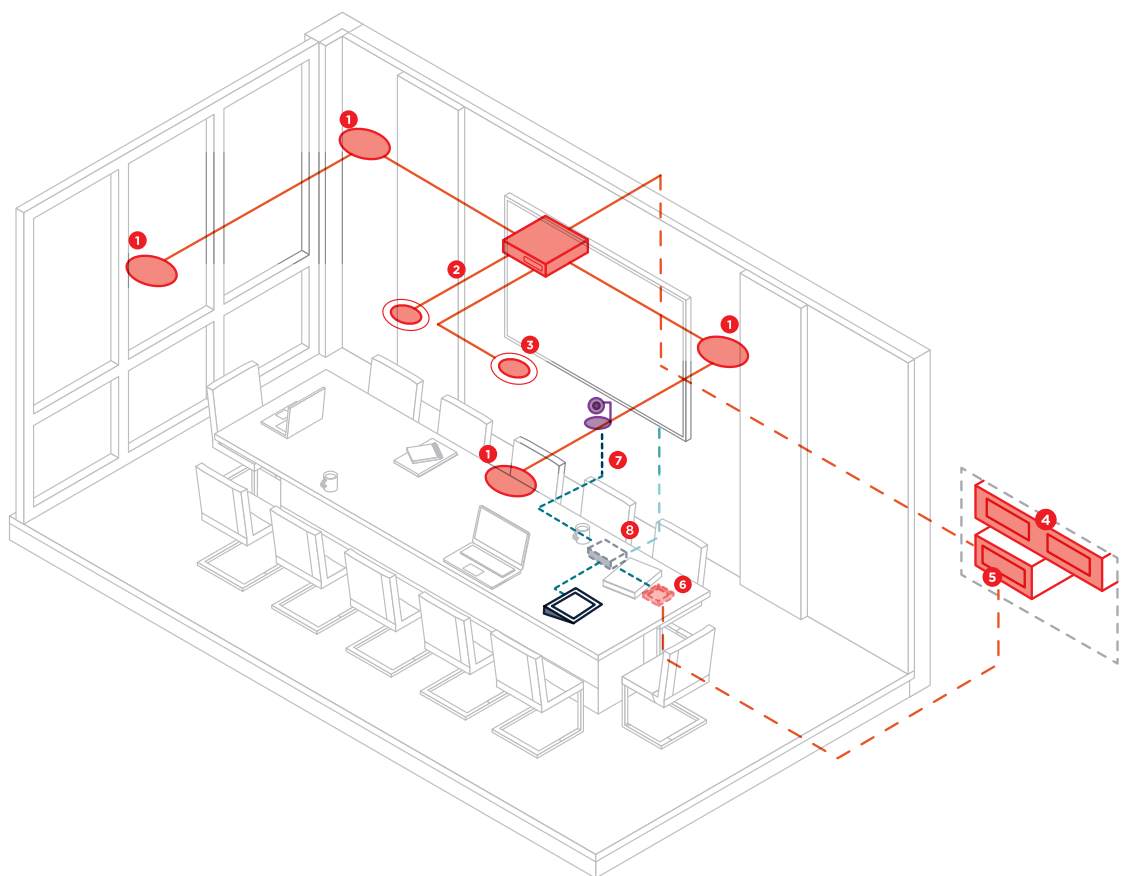

KEY

- 1 DESONO C-IC6
- 2 PARLÉ TCM-XA
- 3 PARLÉ TCM-XEX
- 4 TESIRAFORTÉ AVB VT4
- 5 TESIRACONNECT TC-5
- 6 TESIRA EX-UBT
- 7 LOGITECH RALLY CAMERA
- 8 HP ELITE SLICE G2 AUDIO READY

LEGEND

- CATEGORY CABLE
- HDMI
- USB

FEATURES/BENEFITS

- A Parlé microphone's four 90' zones can simultaneously identify and steer towards talkers, allowing participants to move freely around a space.
- Biamp's Certified Room Bundles include all the audio equipment and cabling needed to deliver extraordinary meetings every single time. Supporting this are tools and software to minimize deployment time and enhance consistency of tuning.
- This equipment combination from HP and Biamp is fully tested and approved by both parties, guaranteeing extraordinary meeting experiences no matter your choice of UC platform.
- Biamp's digital signal processors are trusted around the world to provide the best possible audio processing platform. The TesiraFORTÉ AVB VT4 packs all the power needed to handle any acoustic

EQUIPMENT LIST

QUANTITY	PRODUCT	FUNCTION
1	Biamp LRB-T	Certified Large Room Bundle with white ceiling microphones. Included Equipment: (1) Parlé TCM-XA Ceiling Microphone with Amplifier (1) Parlé TCM-XEX Expansion Ceiling Microphone (1) TesiraFORTE AVB VT4 Processor (1) TesiraCONNECT TC-5 Connection Device (1) Tesira EX-UBT UC Interface (4) Desono C-IC6 Ceiling Speakers (2) 25' (7.5 M) Plenum Cat 5e Cable (7) 10' (3 M) Plenum Cat 5e Cable (1) 3' (0.9 M) Cat 5e Cable (1) Room Deployment Instructions
1	Logitech Rally Camera	Premium PTZ camera with Ultra-HD imaging system and automatic camera control.
1	HP Elite Slice G2 Audio Ready	Host and touch controller for UC room system software.