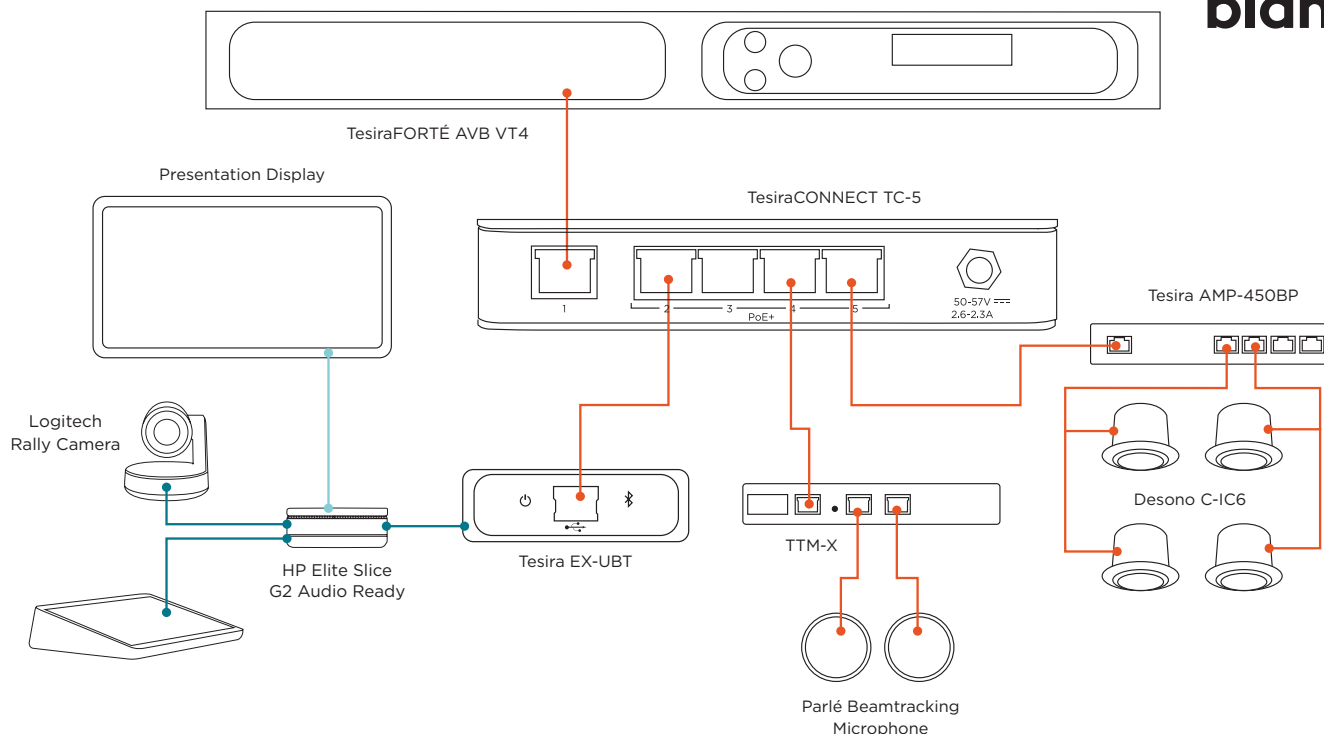

KEY

- 1 DESONO C-IC6
- 2 PARLÉ TTM-X
- 3 PARLÉ TTM-XEX
- 4 TESIRAFORTÉ AVB VT4
- 5 TESIRA EX-UBT
- 6 TESIRACONNECT TC-5
- 7 TESIRA AMP-450BP
- 8 LOGITECH RALLY CAMERA
- 9 HP ELITE SLICE G2 AUDIO READY

LEGEND

- CATEGORY CABLE
- HDMI
- USB

FEATURES/BENEFITS

- A Parlé microphone's four 90' zones can simultaneously identify and steer towards talkers, allowing participants to move freely around a space.
- Biamp's Certified Room Bundles include all the audio equipment and cabling needed to deliver extraordinary meetings every single time. Supporting this are tools and software to minimize deployment time and enhance consistency of tuning.
- This equipment combination from HP and Biamp is fully tested and approved by both parties, guaranteeing extraordinary meeting experiences no matter your choice of UC platform.
- Biamp's digital signal processors are trusted around the world to provide the best possible audio processing platform. The TesiraForte AVB VT4 packs all the power needed to handle any acoustic challenge.

EQUIPMENT LIST

QUANTITY	PRODUCT	FUNCTION
1	Biamp LRB-T	Certified Large Room Bundle with black table microphones. Included equipment: (1) TesiraFORTÉ AVB VT4 Processor (1) TesiraCONNECT TC-5 Connection Device (1) Parlé TTM-X Table Microphone (1) Parlé TTM-XEX Table Microphone (1) Tesira EX-UBT UC Interface (4) Desono C-IC6 Ceiling Speakers (1) Tesira AMP-450BP Speaker Mounted Amplifier (3) 25' (7.5 M) Plenum Cat 5e Cable (3) 10' (3 M) Plenum Cat 5e Cable (1) 3' (0.9 M) Cat 5e Cable (1) Room Deployment Instructions
1	Logitech Rally Camera	Premium PTZ camera with Ultra-HD imaging system and automatic camera control.
1	HP Elite Slice G2 Audio Ready	Host and touch controller for UC room system software.