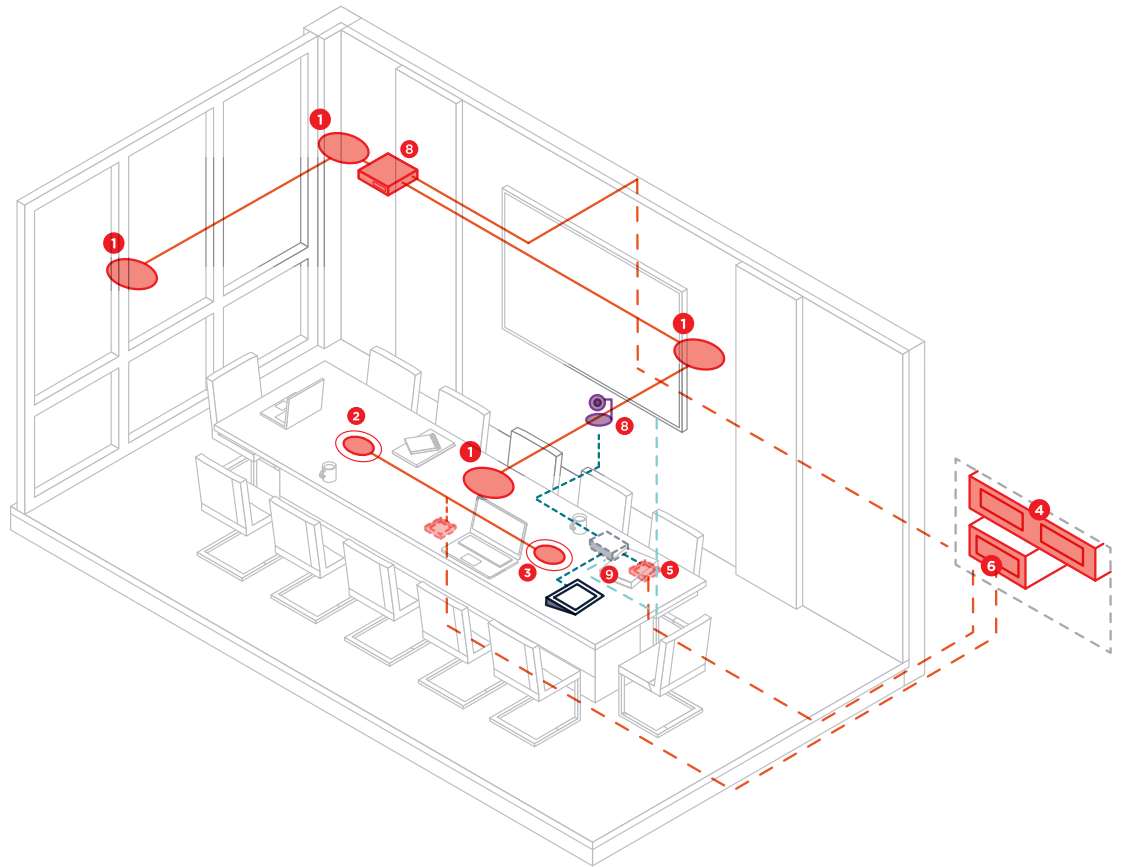

- CATEGORY CABLE
- HDMI
- USB

FEATURES/BENEFITS

- A Parlé microphone's four 90' zones can simultaneously identify and steer towards talkers, allowing participants to move freely around a space.
- Biamp's Certified Room Bundles include all the audio equipment and cabling needed to deliver extraordinary meetings every single time. Supporting this are tools and software to minimize deployment time and enhance consistency of tuning.
- This equipment combination from HP and Biamp is fully tested and approved by both parties, guaranteeing extraordinary meeting experiences no matter your choice of UC platform.
- Biamp's digital signal processors are trusted around the world to provide the best possible audio processing platform. The TesiraForte AVB VT4 packs all the power needed to handle any acoustic challenge.

EQUIPMENT LIST

QUANTITY	PRODUCT	FUNCTION
1	Biamp LRB-T	Certified Large Room Bundle with black table microphones. Included equipment: (1) TesiraFORTÉ AVB VT4 Processor (1) TesiraCONNECT TC-5 Connection Device (1) Parlé TTM-X Table Microphone (1) Parlé TTM-XEX Table Microphone (1) Tesira EX-UBT UC Interface (4) Desono C-IC6 Ceiling Speakers (1) Tesira AMP-450BP Speaker Mounted Amplifier (3) 25' (7.5 M) Plenum Cat 5e Cable (3) 10' (3 M) Plenum Cat 5e Cable (1) 3' (0.9 M) Cat 5e Cable (1) Room Deployment Instructions
1	Logitech Rally Camera	Premium PTZ camera with Ultra-HD imaging system and automatic camera control.
1	HP Elite Slice G2 Audio Ready	Host and touch controller for UC room system software.