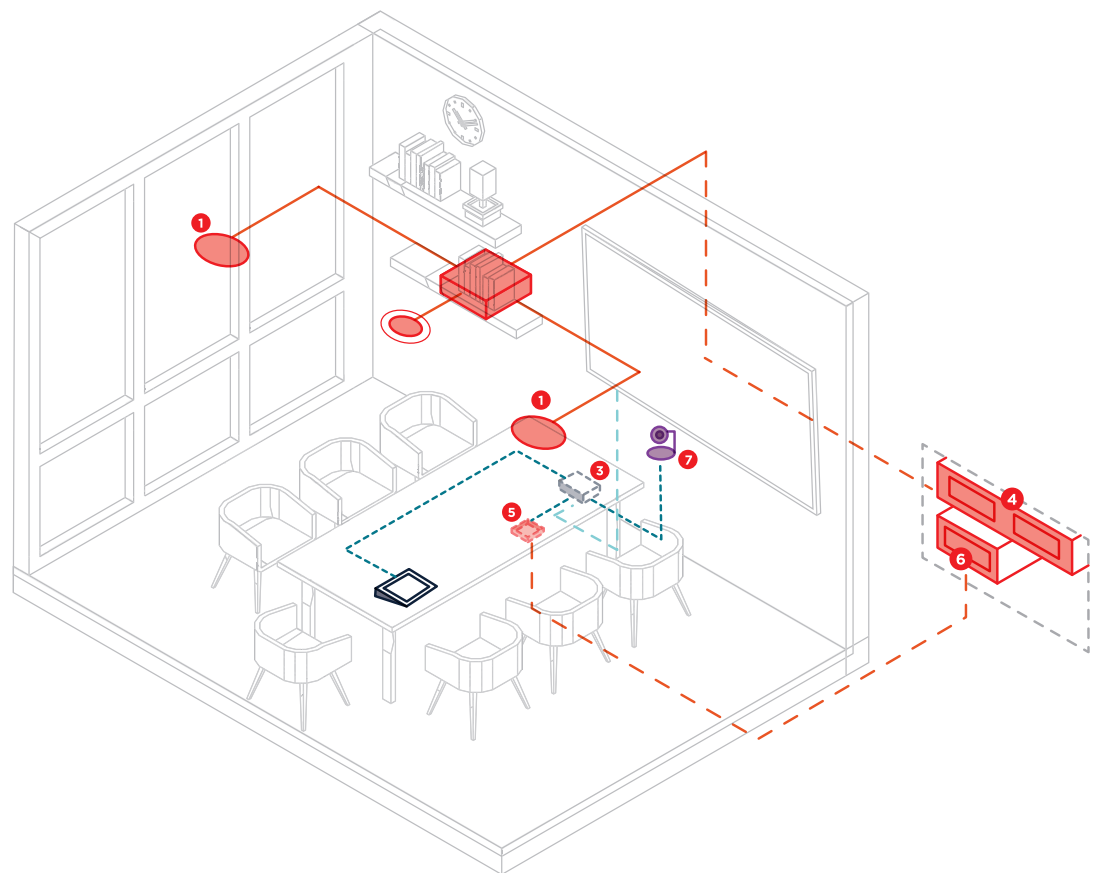

### FEATURES/BENEFITS

- A Parlé microphone's four 90' zones can simultaneously identify and steer towards talkers, allowing participants to move freely around a space.
- Biamp's Certified Room Bundles include all the audio equipment and cabling needed to deliver extraordinary meetings every single time. Supporting this are tools and software to minimize deployment time and enhance consistency of tuning.
- This equipment combination from HP and Biamp is fully tested and approved by both parties, guaranteeing extraordinary meeting experiences no matter your choice of UC platform.
- Biamp's digital signal processors are trusted around the world to provide the best possible audio processing platform. The TesiraFORTÉ AVB VT4 packs all the power needed to handle any acoustic challenge.