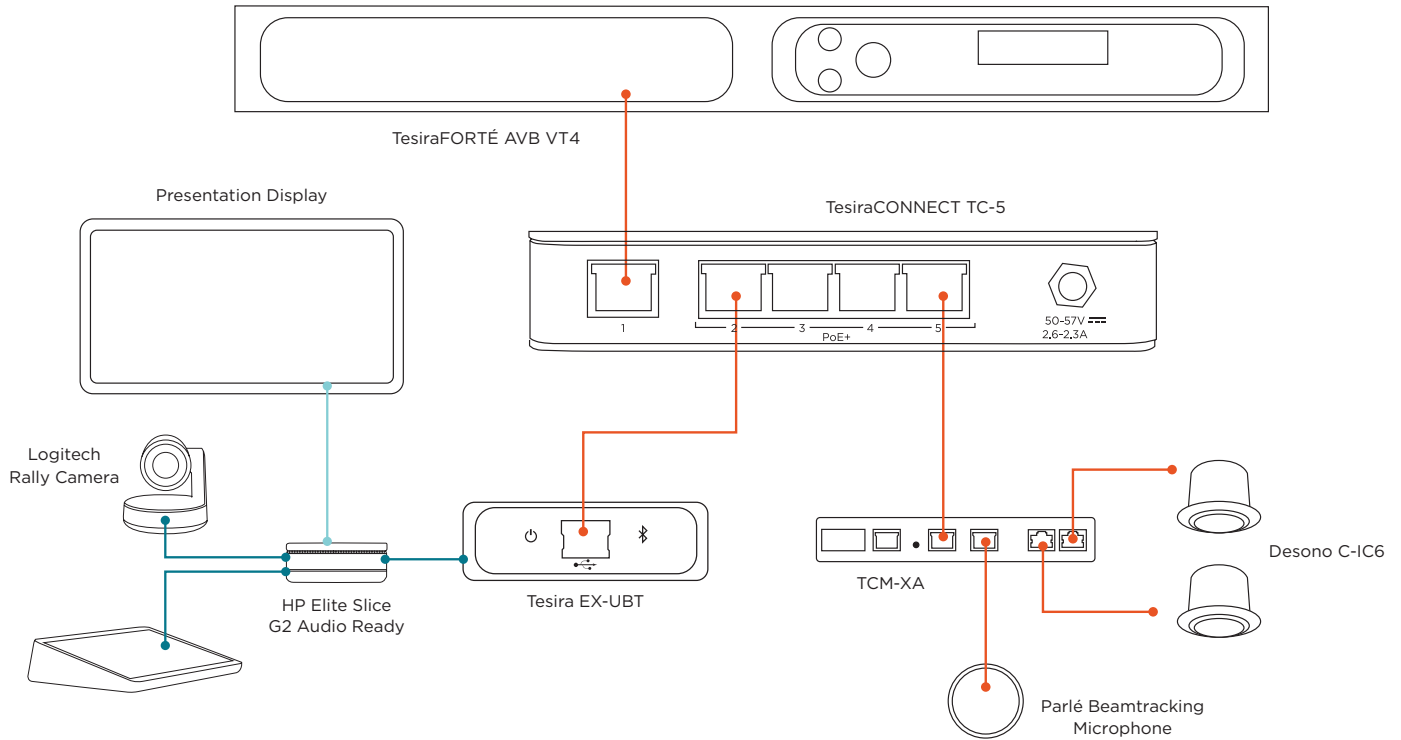

### LEGEND

- CATEGORY CABLE
- HDMI
- USB

### FEATURES/BENEFITS

- A Parlé microphone's four 90' zones can simultaneously identify and steer towards talkers, allowing participants to move freely around a space.
- Biamp's Certified Room Bundles include all the audio equipment and cabling needed to deliver extraordinary meetings every single time. Supporting this are tools and software to minimize deployment time and enhance consistency of tuning.
- This equipment combination from HP and Biamp is fully tested and approved by both parties, guaranteeing extraordinary meeting experiences no matter your choice of UC platform.
- Biamp's digital signal processors are trusted around the world to provide the best possible audio processing platform. The TesiraFORTÉ AVB VT4 packs all the power needed to handle any acoustic challenge.

## EQUIPMENT LIST

QUANTITY	PRODUCT	FUNCTION
1	Biamp MRB-C	Certified Medium Room Bundle with white ceiling microphone. Included Equipment: (1) Parlé TCM-XA Ceiling Microphone with Amplifier (1) TesiraFORTE AVB VT4 Processor (1) TesiraCONNECT TC-5 Connection Device (1) Tesira EX-UBT UC Interface (2) Desono C-IC6 Ceiling Speakers (2) 25' (7.5 M) Plenum Cat 5e Cable (4) 10' (3 M) Plenum Cat 5e Cable (1) 3' (0.9 M) Cat 5e Cable (1) Room Deployment Instructions
1	Logitech Rally Camera	Premium PTZ camera with Ultra-HD imaging system and automatic camera control.
1	HP Elite Slice G2 Audio Ready	Host and touch controller for UC room system software.