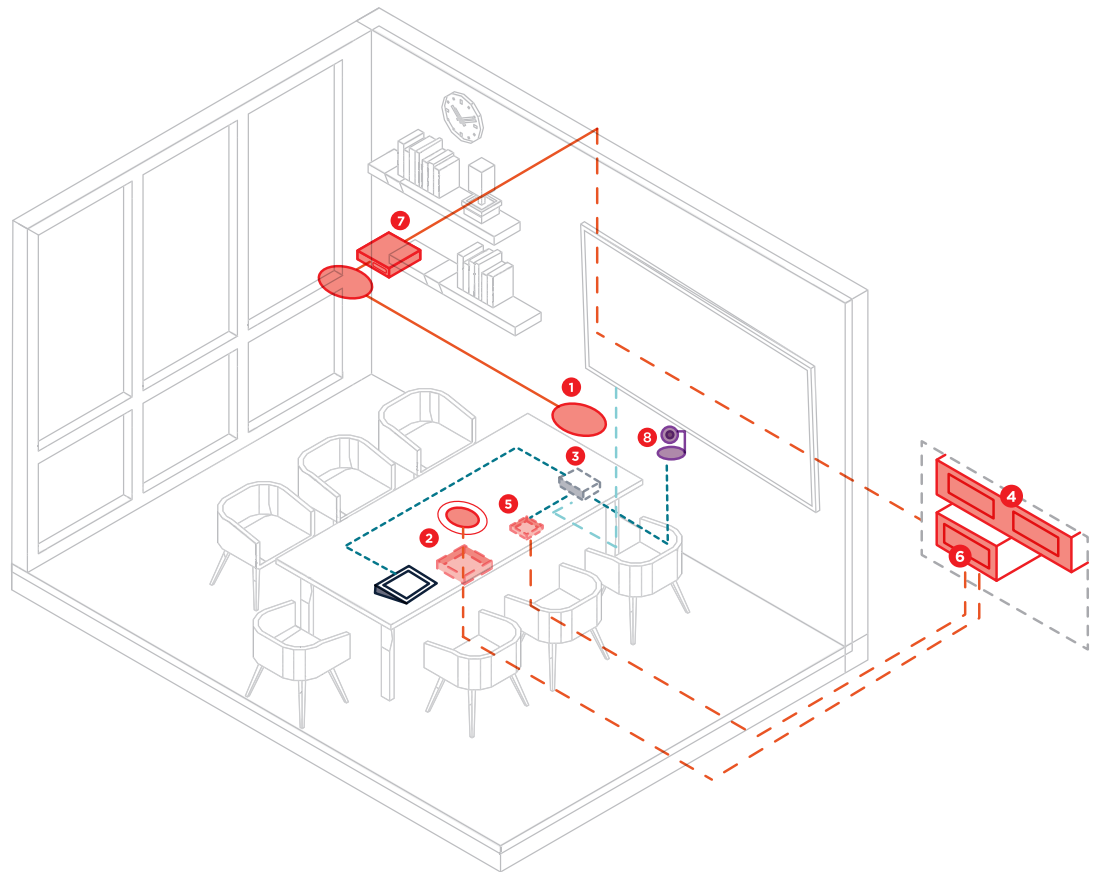

BIAMP + HP SYSTEM DESIGN GUIDE MEDIUM CONFERENCE ROOM WITH TABLE MICS

biamp.

When HP's video and collaboration solutions are combined with Biamp's legendary audio expertise, the results truly are extraordinary. Build your collaboration experiences from best-in-class solutions that have been carefully tested for seamless compatibility. With Biamp and HP you can be confident that your meetings will never sound or look better.

KEY

- 1 DESONO C-IC6
- 2 PARLÉ TTM-X
- 3 HP ELITE SLICE G2 AUDIO READY
- 4 TESIRAFORTÉ AVB VT4
- 5 TESIRA EX-UBT
- 6 TESIRACONNECT TC-5
- 7 TESIRA AMP-450BP
- 8 LOGITECH RALLY CAMERA

LEGEND

- CATEGORY CABLE
- HDMI
- USB

FEATURES/BENEFITS

- A Parlé microphone's four 90' zones can simultaneously identify and steer towards talkers, allowing participants to move freely around a space.
- Biamp's Certified Room Bundles include all the audio equipment and cabling needed to deliver extraordinary meetings every single time. Supporting this are tools and software to minimize deployment time and enhance consistency of tuning.
- This equipment combination from HP and Biamp is fully tested and approved by both parties, guaranteeing extraordinary meeting experiences no matter your choice of UC platform.
- Biamp's digital signal processors are trusted around the world to provide the best possible audio processing platform. The TesiraFORTÉ AVB VT4 packs all the power needed to handle any acoustic challenge.