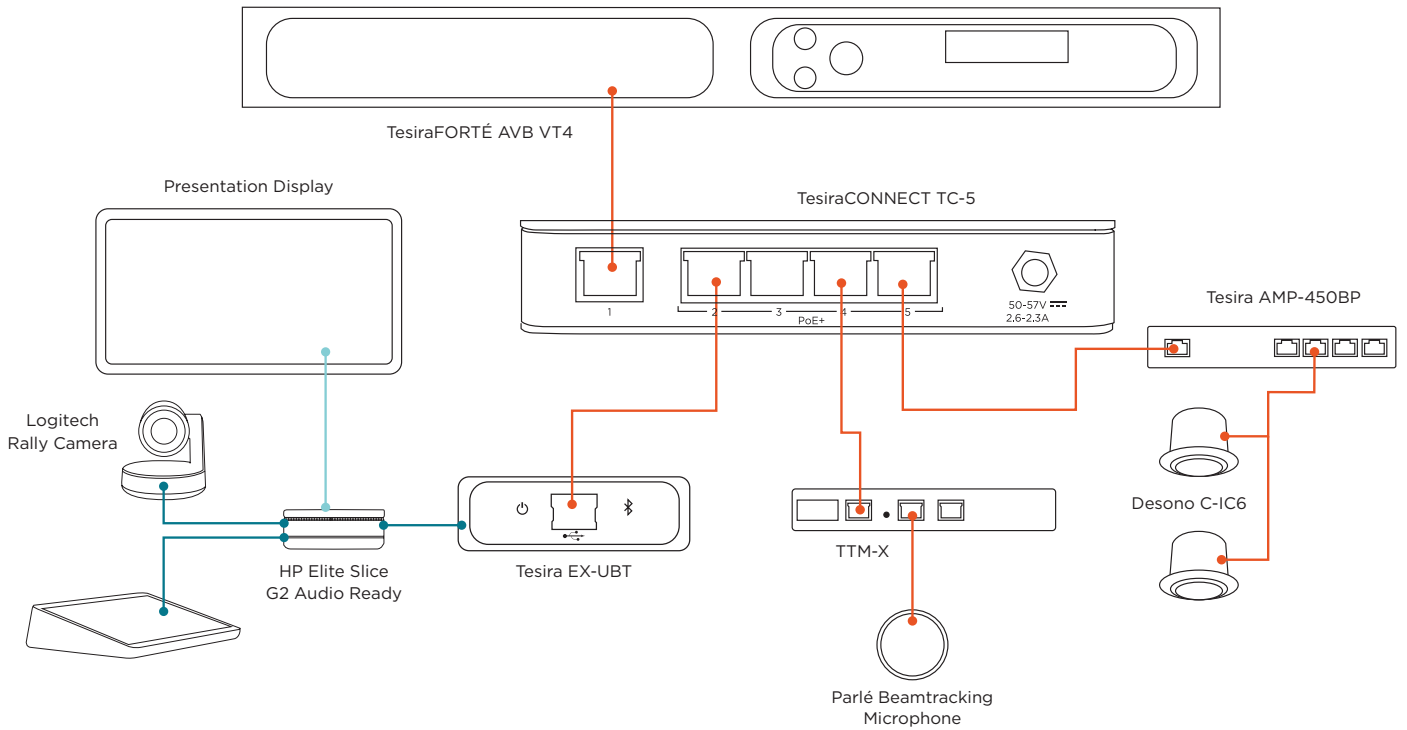

KEY

- 1 DESONO C-IC6
- 2 PARLÉ TTM-X
- 3 HP ELITE SLICE G2 AUDIO READY
- 4 TESIRAFORTÉ AVB VT4
- 5 TESIRA EX-UBT
- 6 TESIRACONNECT TC-5
- 7 TESIRA AMP-450BP
- 8 LOGITECH RALLY CAMERA

LEGEND

- CATEGORY CABLE
- HDMI
- USB

FEATURES/BENEFITS

- A Parlé microphone's four 90' zones can simultaneously identify and steer towards talkers, allowing participants to move freely around a space.
- Biamp's Certified Room Bundles include all the audio equipment and cabling needed to deliver extraordinary meetings every single time. Supporting this are tools and software to minimize deployment time and enhance consistency of tuning.
- This equipment combination from HP and Biamp is fully tested and approved by both parties, guaranteeing extraordinary meeting experiences no matter your choice of UC platform.
- Biamp's digital signal processors are trusted around the world to provide the best possible audio processing platform. The TesiraFORTÉ AVB VT4 packs all the power needed to handle any acoustic challenge.

EQUIPMENT LIST

QUANTITY	PRODUCT	FUNCTION
1	Biamp MRB-T	Certified Medium Room Bundle with black table microphone. Included Equipment: (1) TesiraFORTE AVB VT4 Processor (1) TesiraCONNECT TC-5 Connection Device (1) Parlé TTM-X Table Microphone (1) Tesira EX-UBT UC Interface (2) Desono C-IC6 Ceiling Speakers (1) Tesira AMP-450BP Speaker Mounted Amplifier (3) 25' (7.5 M) Plenum Cat 5e Cable (3) 10' (3 M) Plenum Cat 5e Cable (1) 3' (0.9 M) Cat 5e Cable (1) Room Deployment Instructions
1	Logitech Rally Camera	Premium PTZ camera with Ultra-HD imaging system and automatic camera control.
1	HP Elite Slice G2 Audio Ready	Host and touch controller for UC room system software.