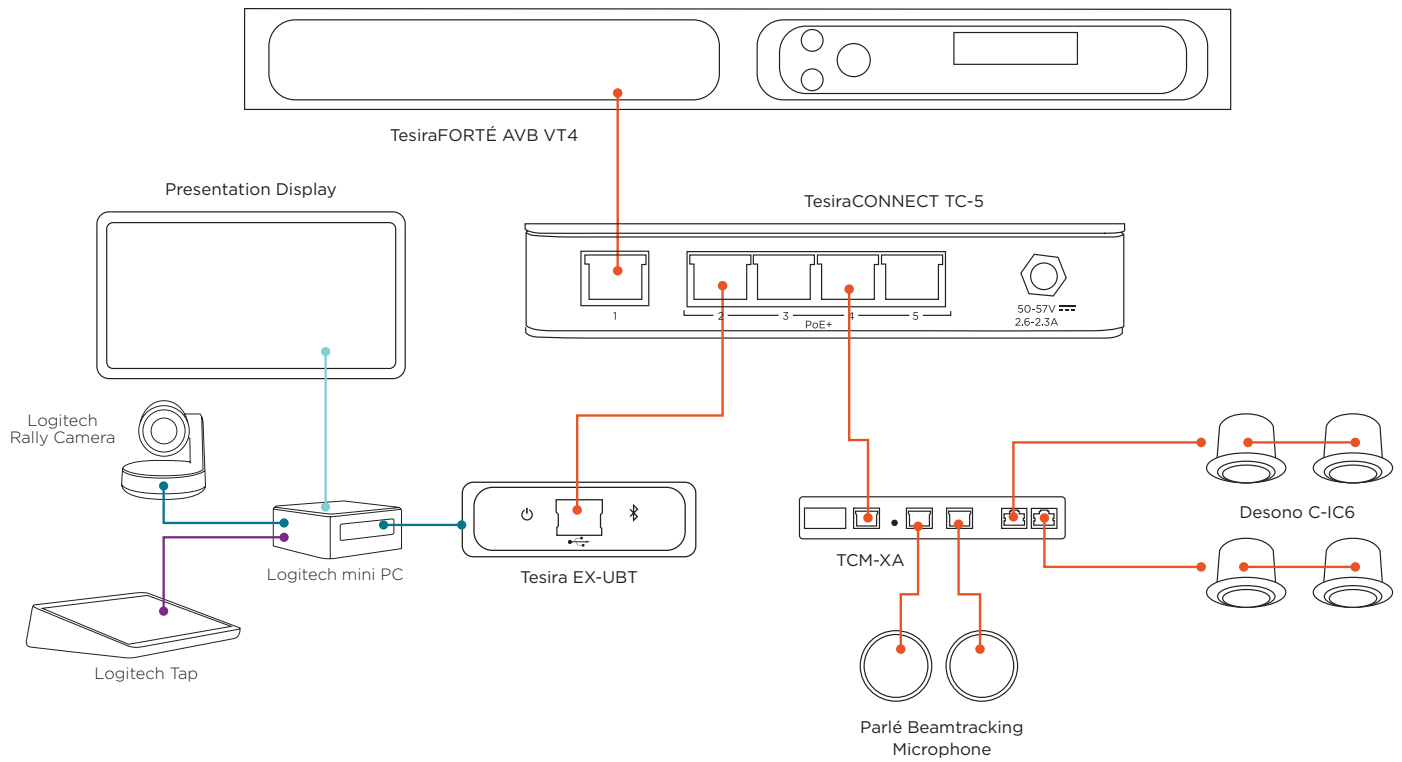

KEY

- 1 DESONO C-IC6
- 2 PARLÉ TCM-XA
- 3 PARLÉ TCM-XEX
- 4 LOGITECH MINI PC
- 5 TESIRAFORTÉ AVB VT4
- 6 TESIRA EX-UBT
- 7 TESIRACONNECT TC-5
- 8 LOGITECH RALLY CAMERA
- 9 LOGITECH TAP

LEGEND

- CATEGORY CABLE
- HDMI
- USB
- LOGITECH STRONG USB

FEATURES/BENEFITS

- Four 90° zones can simultaneously identify and steer towards talkers, allowing participants to move freely around a space.
- Tesira EX-UBT provides USB connectivity to any soft codec host, and is certified for use with Microsoft Teams Rooms, Zoom, and Google Meet.
- Audio levels remain consistent as a result of Tesira's best in class AGC processing—whether the talker is facing towards or away from our microphone.
- TesiraFORTÉ is trusted around the world to provide the best possible audio processing platform. The AVB VT4 packs all the same power while removing analog channel count no needed in today's digital conference rooms.

EQUIPMENT LIST

QUANTITY	PRODUCT	FUNCTION
1	Biamp LRB-T	Certified Large Room Bundle with white ceiling microphones. Included Equipment: (1) Parlé TCM-XA Ceiling Microphone with Amplifier (1) Parlé TCM-XEX Expansion Ceiling Microphone (1) TesiraFORTE AVB VT4 Processor (1) TesiraCONNECT TC-5 Connection Device (1) Tesira EX-UBT UC Interface (4) Desono C-IC6 Ceiling Speakers (2) 25' (7.5 M) Plenum Cat 5e Cable (7) 10' (3 M) Plenum Cat 5e Cable (1) 3' (0.9 M) Cat 5e Cable (1) Room Deployment Instructions
1	Logitech Rally Camera	Premium PTZ camera with Ultra-HD imaging system and automatic camera control.
1	Logitech mini PC	Hosts UC software and provides connection points for peripheral devices.
1	Logitech Tap	Touch controller for UC room system software.