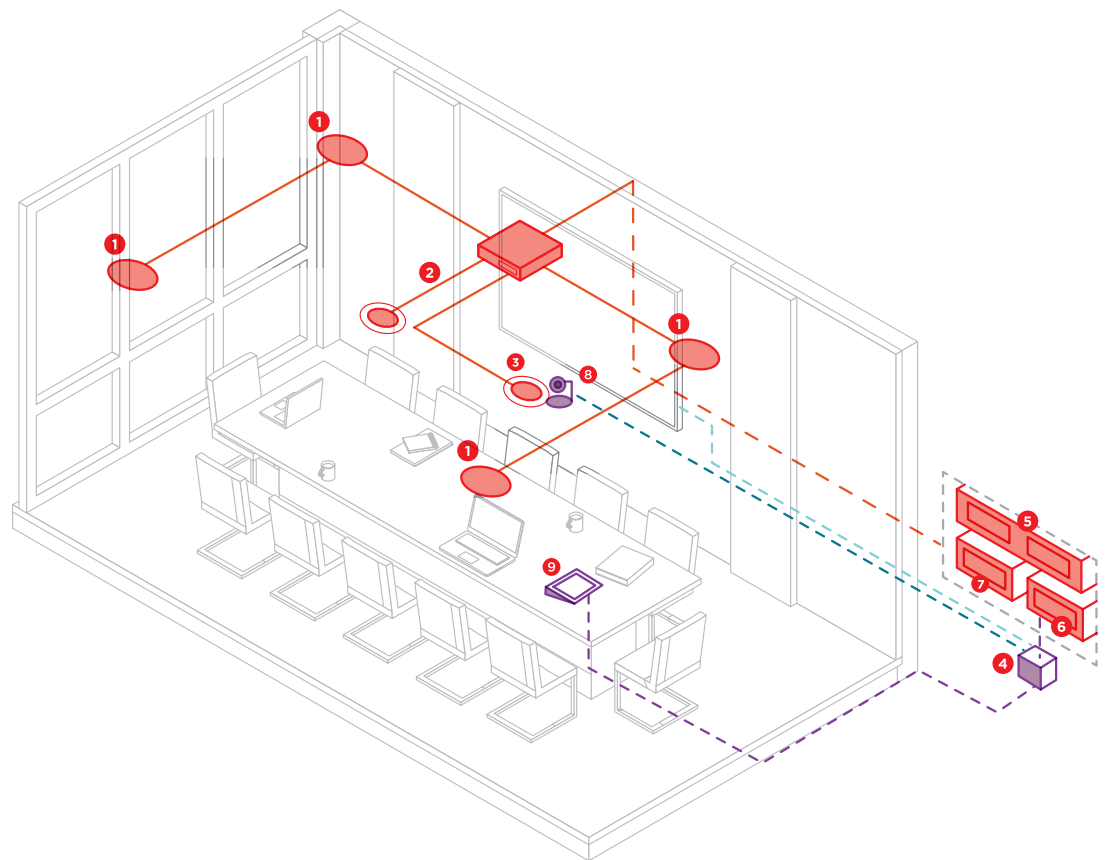

BIAMP + LOGITECH SYSTEM DESIGN GUIDE

LARGE CONFERENCE ROOM WITH CEILING MICS

When Logitech's video and collaboration solutions are combined with Biamp's legendary audio expertise, the results truly are extraordinary. Build your collaboration experiences from best-in-class solutions that have been carefully tested for seamless compatibility. With Biamp and Logitech you can be confident that your meetings will never sound or look better.

KEY

- 1 DESONO C-IC6
- 2 PARLÉ TCM-XA
- 3 PARLÉ TCM-XEX
- 4 LOGITECH MINI PC
- 5 TESIRAFORTÉ AVB VT4
- 6 TESIRA EX-UBT
- 7 TESIRACONNECT TC-5
- 8 LOGITECH RALLY CAMERA
- 9 LOGITECH TAP

LEGEND

- CATEGORY CABLE
- HDMI
- USB
- LOGITECH STRONG USB

FEATURES/BENEFITS

- Four 90° zones can simultaneously identify and steer towards talkers, allowing participants to move freely around a space.
- Tesira EX-UBT provides USB connectivity to any soft codec host, and is certified for use with Microsoft Teams Rooms, Zoom, and Google Meet.
- Audio levels remain consistent as a result of Tesira's best in class AGC processing—whether the talker is facing towards or away from our microphone.
- TesiraFORTÉ is trusted around the world to provide the best possible audio processing platform. The AVB VT4 packs all the same power while removing analog channel count no needed in today's digital conference rooms.