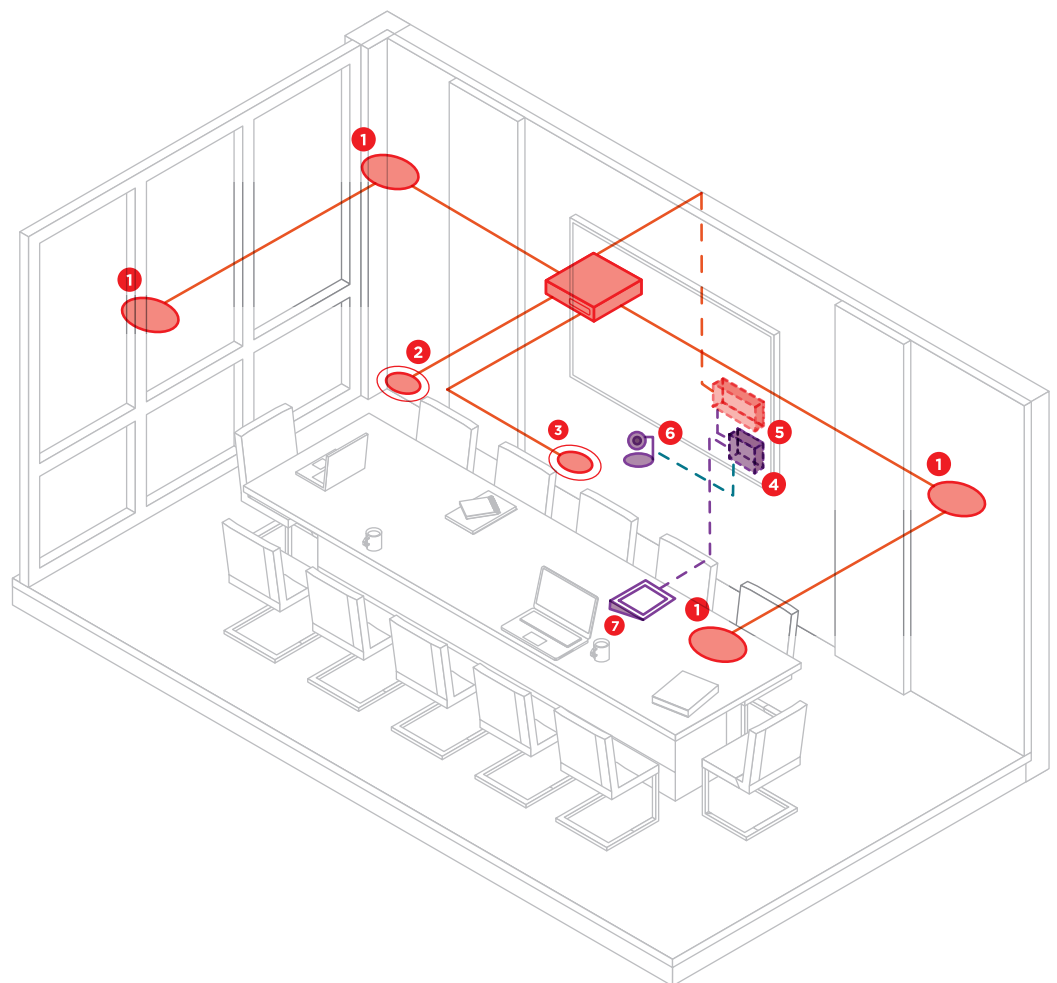

BIAMP + LOGITECH SYSTEM DESIGN GUIDE

biamp.

LARGE CONFERENCE ROOM WITH CEILING MICS

When Logitech's video and collaboration solutions are combined with Biamp's legendary audio expertise, the results truly are extraordinary. Build your collaboration experiences from best-in-class solutions that have been carefully tested for seamless compatibility. With Biamp and Logitech you can be confident that your meetings will never sound or look better.

KEY

- 1 DESONO C-IC6
- 2 PARLÉ TCM-XA
- 3 PARLÉ TCM-XEX
- 4 LOGITECH MINI PC
- 5 TESIRAFORTÉ X 400
- 6 LOGITECH RALLY CAMERA
- 7 LOGITECH TAP

LEGEND

- CATEGORY CABLE
- USB
- LOGITECH STRONG USB

FEATURES/BENEFITS

- A Parlé microphone's four 90° zones can simultaneously identify and steer towards talkers, allowing participants to move freely around a space.
- Biamp's Meeting Room Bundles include all the audio equipment and cabling needed to deliver extraordinary meetings every single time. Supporting this are tools and software to minimize deployment time and enhance consistency of tuning.
- This equipment combination from Logitech and Biamp is fully tested and approved by both parties, guaranteeing extraordinary meeting experiences no matter your choice of UC platform.
- Biamp's digital signal processors are trusted around the world to provide the best possible audio processing platform. The TesiraFORTÉ X 400 packs all the power needed to handle any acoustic challenge.