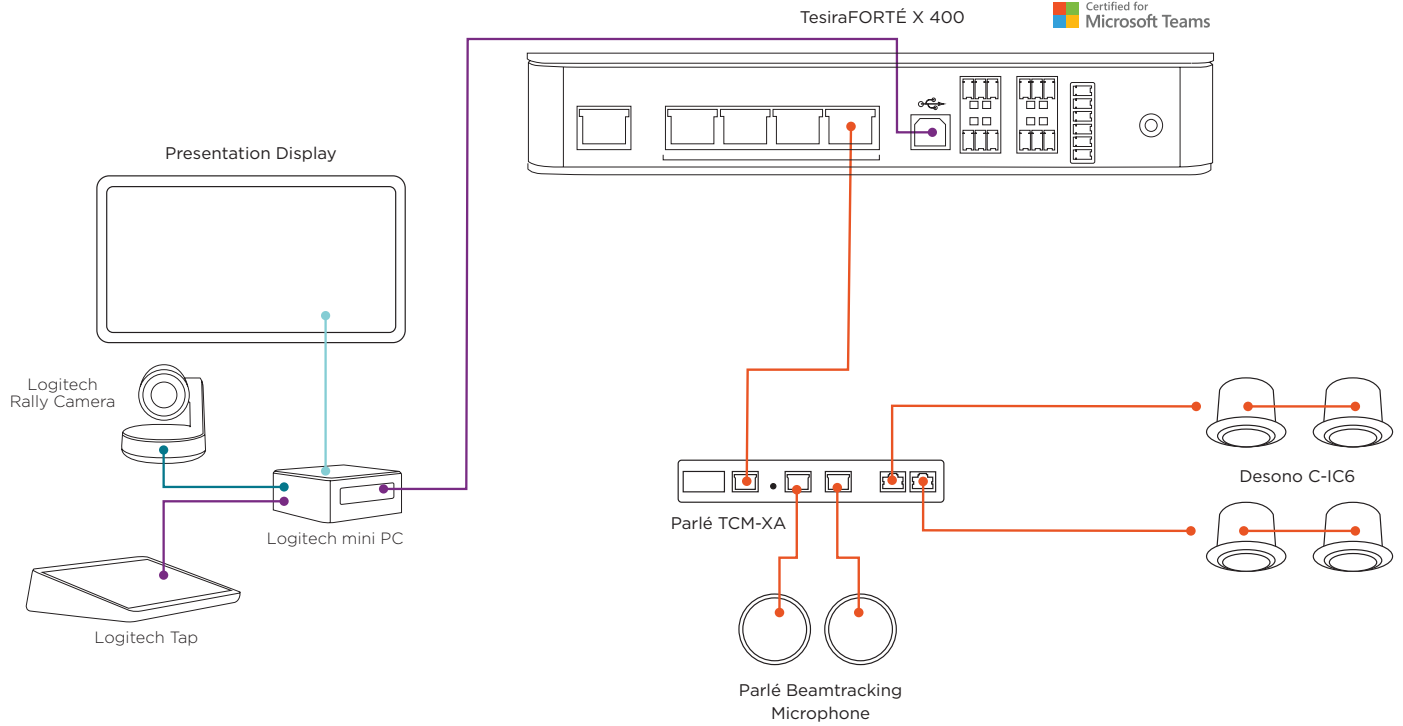

KEY

- 1 DESONO C-IC6
- 2 PARLÉ TCM-XA
- 3 PARLÉ TCM-XEX
- 4 LOGITECH MINI PC
- 5 TESIRAFORTÉ X 400
- 6 LOGITECH RALLY CAMERA
- 7 LOGITECH TAP

LEGEND

- CATEGORY CABLE
- USB
- LOGITECH STRONG USB

FEATURES/BENEFITS

- A Parlé microphone's four 90° zones can simultaneously identify and steer towards talkers, allowing participants to move freely around a space.
- Biamp's Meeting Room Bundles include all the audio equipment and cabling needed to deliver extraordinary meetings every single time. Supporting this are tools and software to minimize deployment time and enhance consistency of tuning.
- This equipment combination from Logitech and Biamp is fully tested and approved by both parties, guaranteeing extraordinary meeting experiences no matter your choice of UC platform.
- Biamp's digital signal processors are trusted around the world to provide the best possible audio processing platform. The TesiraFORTÉ X 400 packs all the power needed to handle any acoustic challenge.

EQUIPMENT LIST

QUANTITY	PRODUCT	FUNCTION
1	Biamp MRB-L-X400-C	Large Room Bundle with white ceiling microphones. Included Equipment: (1) TesiraFORTÉ X 400 (1) Parlé TCM-XA Ceiling Microphone with Amplifier (1) Parlé TCM-XEX Expansion Ceiling Microphone (4) Desono C-IC6 Ceiling Loudspeakers (1) 25' (7.5m) Plenum Cat 5e Cable (7) 10' (3m) Plenum Cat 5e Cable (1) BPAK (1) Room Deployment Instructions
1	Logitech Rally Camera	Premium PTZ camera with Ultra-HD imaging system and automatic camera control.
1	Logitech mini PC	Hosts UC software and provides connection points for peripheral devices.
1	Logitech Tap	Touch controller for UC room system software.