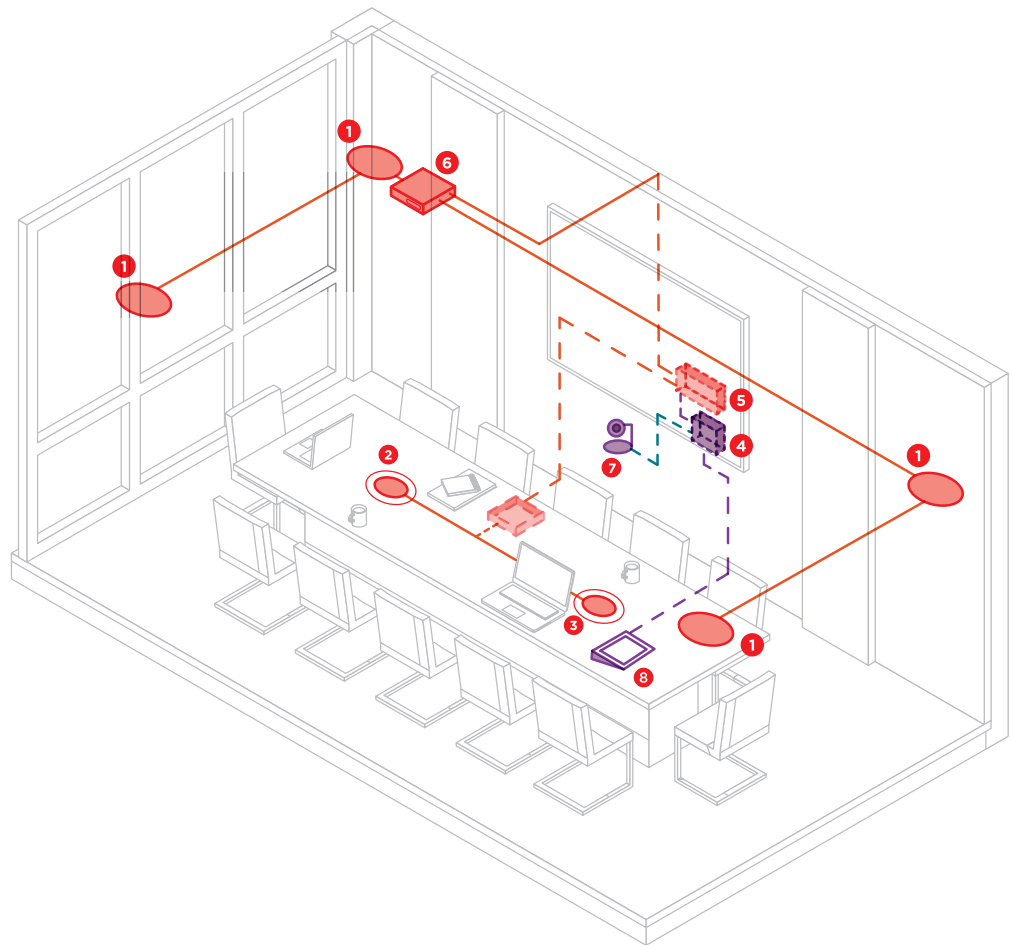

BIAMP + LOGITECH SYSTEM DESIGN GUIDE

LARGE CONFERENCE ROOM WITH TABLE MICS

When Logitech's video and collaboration solutions are combined with Biamp's legendary audio expertise, the results truly are extraordinary. Build your collaboration experiences from best-in-class solutions that have been carefully tested for seamless compatibility. With Biamp and Logitech you can be confident that your meetings will never sound or look better.

FEATURES/BENEFITS

- A Parlé microphone's four 90° zones can simultaneously identify and steer towards talkers, allowing participants to move freely around a space.
- Biamp's Room Bundles include all the audio equipment and cabling needed to deliver extraordinary meetings every single time. Supporting this are tools and software to minimize deployment time and enhance consistency of tuning.
- This equipment combination from Logitech and Biamp is fully tested and approved by both parties, guaranteeing extraordinary meeting experiences no matter your choice of UC platform.
- Biamp's digital signal processors are trusted around the world to provide the best possible audio processing platform. The TesiraFORTÉ X 400 packs all the power needed to handle any acoustic challenge.

EQUIPMENT LIST

QUANTITY	PRODUCT	FUNCTION
1	Biamp MRB-L-X400-T	Large Room Bundle with black table microphones. Included equipment: (1) TesiraFORTÉ X 400 (1) Parlé TTM-X Table Microphone (1) Parlé TTM-XEX Table Microphone (4) Desono C-IC6 Ceiling Loudspeakers (1) Tesira AMP-450BP Speaker Mounted Amplifier (2) 25' (7.5m) Plenum Cat 5e Cable (5) 10' (3m) Plenum Cat 5e Cable (1) BPAK (1) Room Deployment Instructions
1	Logitech Rally Camera	Premium PTZ camera with Ultra-HD imaging system and automatic camera control.
1	Logitech mini PC	Hosts UC software and provides connection points for peripheral devices.
1	Logitech Tap	Touch controller for UC room system software.