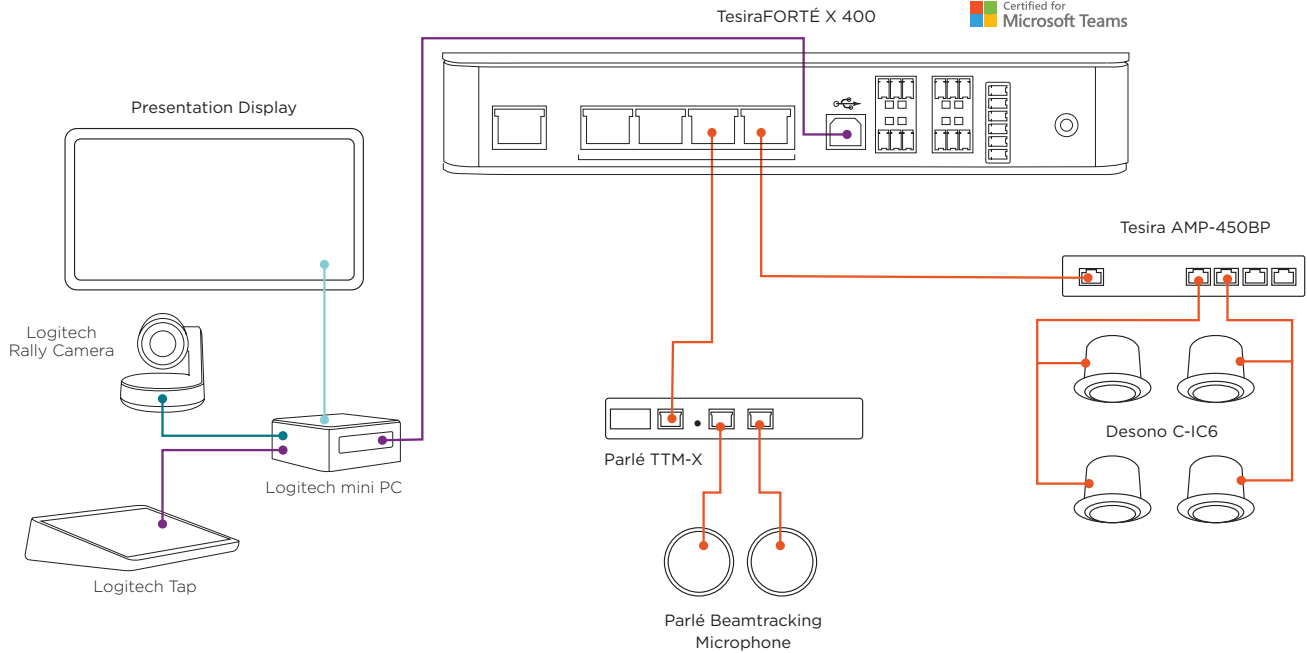

KEY

- 1 DESONO C-IC6
- 2 PARLÉ TTM-X
- 3 PARLÉ TTM-XEX
- 4 LOGITECH MINI PC
- 5 TESIRAFORTÉ X 400
- 6 TESIRA AMP-450BP
- 7 LOGITECH RALLY CAMERA
- 8 LOGITECH TAP

LEGEND

- CATEGORY CABLE
- USB
- LOGITECH STRONG USB

FEATURES/BENEFITS

- A Parlé microphone's four 90° zones can simultaneously identify and steer towards talkers, allowing participants to move freely around a space.
- Biamp's Room Bundles include all the audio equipment and cabling needed to deliver extraordinary meetings every single time. Supporting this are tools and software to minimize deployment time and enhance consistency of tuning.
- This equipment combination from Logitech and Biamp is fully tested and approved by both parties, guaranteeing extraordinary meeting experiences no matter your choice of UC platform.
- Biamp's digital signal processors are trusted around the world to provide the best possible audio processing platform. The TesiraFORTÉ X 400 packs all the power needed to handle any acoustic challenge.

EQUIPMENT LIST

QUANTITY	PRODUCT	FUNCTION
1	Biamp MRB-L-X400-T	Large Room Bundle with black table microphones. Included equipment: (1) TesiraFORTÉ X 400 (1) Parlé TTM-X Table Microphone (1) Parlé TTM-XEX Table Microphone (4) Desono C-IC6 Ceiling Loudspeakers (1) Tesira AMP-450BP Speaker Mounted Amplifier (2) 25' (7.5m) Plenum Cat 5e Cable (5) 10' (3m) Plenum Cat 5e Cable (1) BPAK (1) Room Deployment Instructions
1	Logitech Rally Camera	Premium PTZ camera with Ultra-HD imaging system and automatic camera control.
1	Logitech mini PC	Hosts UC software and provides connection points for peripheral devices.
1	Logitech Tap	Touch controller for UC room system software.