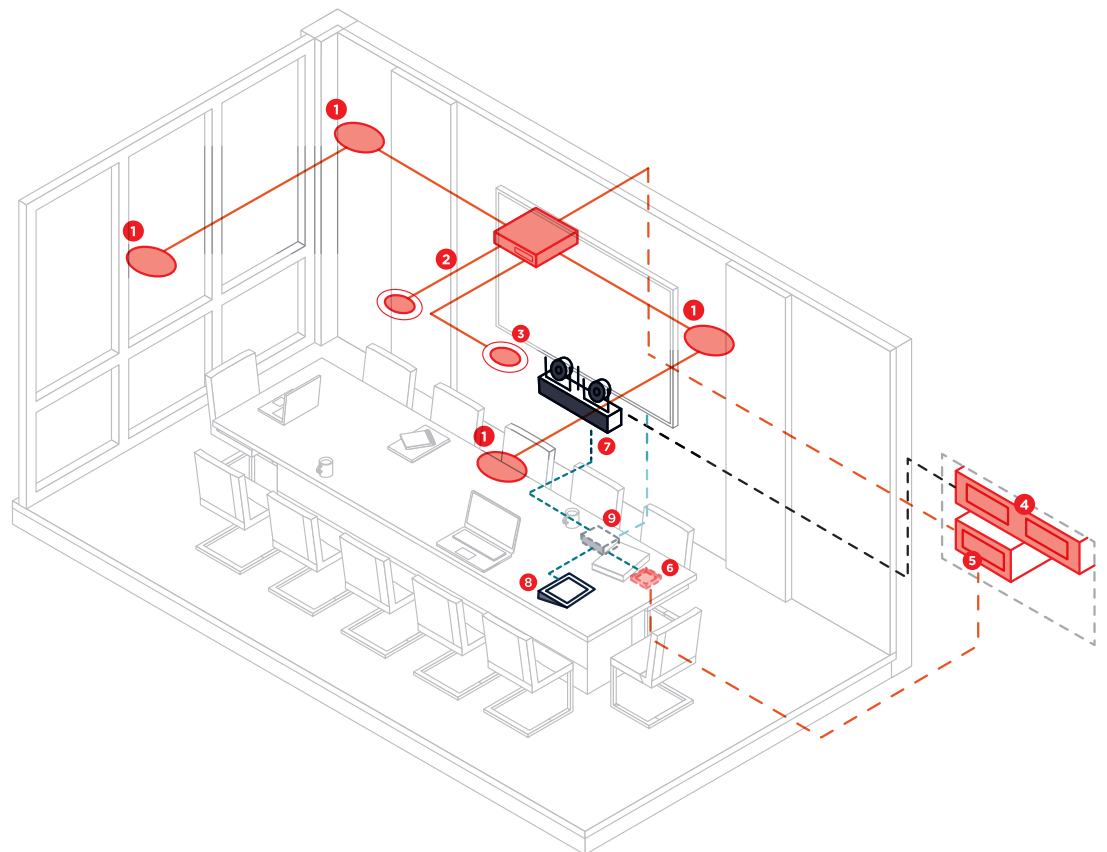

KEY

- 1 DESONO C-IC6
- 2 PARLÉ TCM-XA
- 3 PARLÉ TCM-XEX
- 4 TESIRAFORTÉ AVB VT4
- 5 TESIRACONNECT TC-5
- 6 TESIRA EX-UBT
- 7 POLY EAGLEEYE DIRECTOR II CAMERA
- 8 POLY GC8 TOUCH DISPLAY
- 9 LEVONO THINKSMART EDITION TINY MINI-PC

LEGEND

- CATEGORY CABLE
- HDMI
- USB
- ANALOG AUDIO

FEATURES/BENEFITS

- A Parlé microphone's four 90' zones can simultaneously identify and steer towards talkers, allowing participants to move freely around a space.
- Biamp's Certified Room Bundles include all the audio equipment and cabling needed to deliver extraordinary meetings every single time. Supporting this are tools and software to minimize deployment time and enhance consistency of tuning.
- This equipment combination from Poly and Biamp is fully tested and approved by both parties, guaranteeing extraordinary meeting experiences no matter your choice of UC platform.
- Biamp's digital signal processors are trusted around the world to provide the best possible audio processing platform. The TesiraFORTÉ AVB VT4 packs all the power needed to handle any acoustic challenge.

EQUIPMENT LIST

QUANTITY	PRODUCT	FUNCTION
1	Biamp LRB-T	Certified Large Room Bundle with white ceiling microphones. Included Equipment: (1) Parlé TCM-XA Ceiling Microphone with Amplifier (1) Parlé TCM-XEX Expansion Ceiling Microphone (1) TesiraFORTE AVB VT4 Processor (1) TesiraCONNECT TC-5 Connection Device (1) Tesira EX-UBT UC Interface (4) Desono C-IC6 Ceiling Speakers (2) 25' (7.5 M) Plenum Cat 5e Cable (7) 10' (3 M) Plenum Cat 5e Cable (1) 3' (0.9 M) Cat 5e Cable (1) Room Deployment Instructions
1	Poly EagleEye Director II Camera	Premium PTZ camera automatic tracking technology and HD imaging.
1	Lenovo ThinkSmart Edition Tiny PC	Hosts UC software and provides connection points for peripheral devices.
1	Poly GC8 Touch Display	Touch controller for UC room system software.