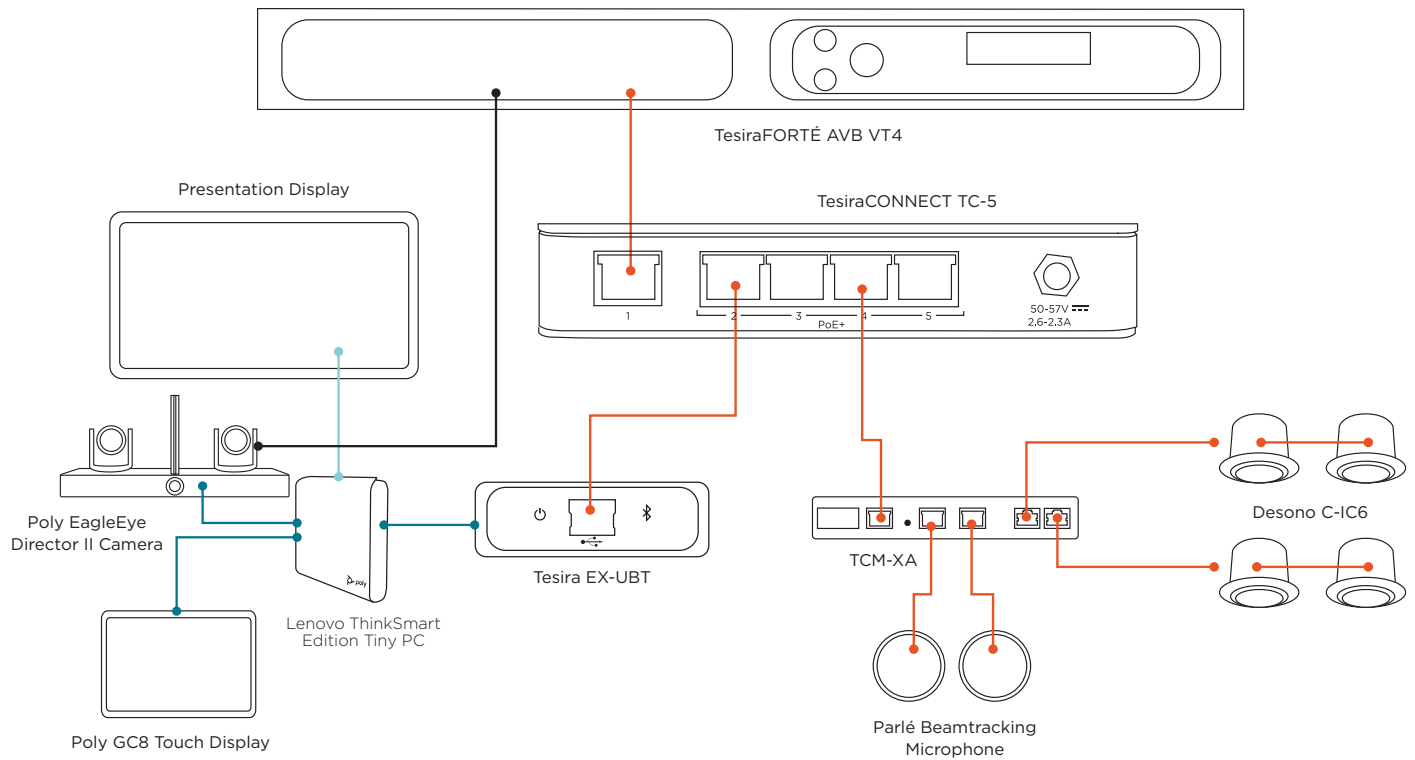

KEY

- 1 DESONO C-IC6
- 2 PARLÉ TCM-XA
- 3 PARLÉ TCM-XEX
- 4 TESIRAFORTÉ AVB VT4
- 5 TESIRACONNECT TC-5
- 6 TESIRA EX-UBT
- 7 POLY EAGLEEYE DIRECTOR II CAMERA
- 8 POLY GC8 TOUCH DISPLAY
- 9 LEVONO THINKSMART EDITION TINY MINI-PC

LEGEND

- CATEGORY CABLE
- HDMI
- USB
- ANALOG AUDIO

FEATURES/BENEFITS

- A Parlé microphone's four 90' zones can simultaneously identify and steer towards talkers, allowing participants to move freely around a space.
- Biamp's Certified Room Bundles include all the audio equipment and cabling needed to deliver extraordinary meetings every single time. Supporting this are tools and software to minimize deployment time and enhance consistency of tuning.
- This equipment combination from Poly and Biamp is fully tested and approved by both parties, guaranteeing extraordinary meeting experiences no matter your choice of UC platform.
- Biamp's digital signal processors are trusted around the world to provide the best possible audio processing platform. The TesiraFORTÉ AVB VT4 packs all the power needed to handle any acoustic challenge.

EQUIPMENT LIST

QUANTITY	PRODUCT	FUNCTION
1	Biamp LRB-T	Certified Large Room Bundle with white ceiling microphones. Included Equipment: (1) Parlé TCM-XA Ceiling Microphone with Amplifier (1) Parlé TCM-XEX Expansion Ceiling Microphone (1) TesiraFORTE AVB VT4 Processor (1) TesiraCONNECT TC-5 Connection Device (1) Tesira EX-UBT UC Interface (4) Desono C-IC6 Ceiling Speakers (2) 25' (7.5 M) Plenum Cat 5e Cable (7) 10' (3 M) Plenum Cat 5e Cable (1) 3' (0.9 M) Cat 5e Cable (1) Room Deployment Instructions
1	Poly EagleEye Director II Camera	Premium PTZ camera automatic tracking technology and HD imaging.
1	Lenovo ThinkSmart Edition Tiny PC	Hosts UC software and provides connection points for peripheral devices.
1	Poly GC8 Touch Display	Touch controller for UC room system software.