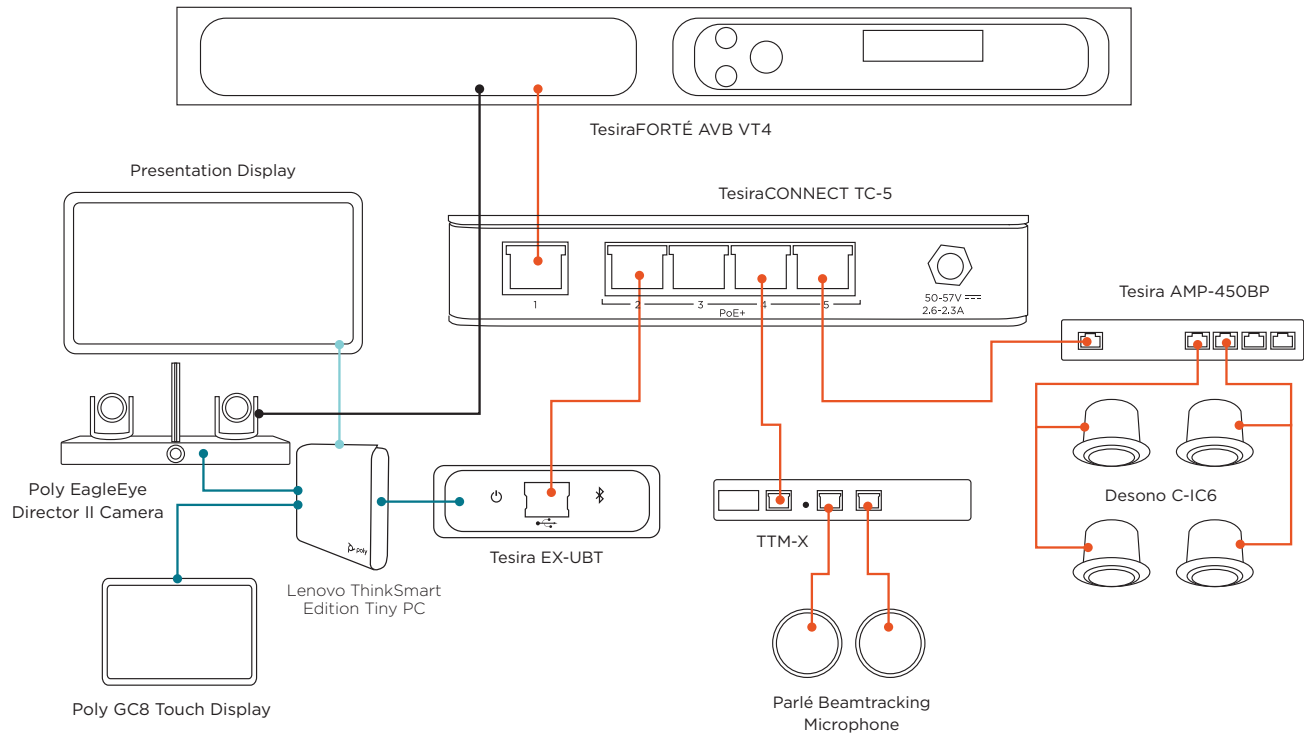

KEY

- 1 DESONO C-IC6
- 2 PARLÉ TTM-X
- 3 PARLÉ TTM-XEX
- 4 TESIRAFORTÉ AVB VT4
- 5 TESIRA EX-UBT
- 6 TESIRACONNECT TC-5
- 7 TESIRA AMP-450BP
- 8 POLY EAGLEEYE DIRECTOR II CAMERA
- 9 POLY GC8 TOUCH DISPLAY
- 10 LENOVO THINKSMART EDITION TINY MINI-PC

LEGEND

- CATEGORY CABLE
- HDMI
- USB
- ANALOG AUDIO

FEATURES/BENEFITS

- A Parlé microphone's four 90' zones can simultaneously identify and steer towards talkers, allowing participants to move freely around a space.
- Biamp's Certified Room Bundles include all the audio equipment and cabling needed to deliver extraordinary meetings every single time. Supporting this are tools and software to minimize deployment time and enhance consistency of tuning.
- This equipment combination from Poly and Biamp is fully tested and approved by both parties, guaranteeing extraordinary meeting experiences no matter your choice of UC platform.
- Biamp's digital signal processors are trusted around the world to provide the best possible audio processing platform. The TesiraFORTÉ AVB VT4 packs all the power needed to handle any acoustic challenge.

EQUIPMENT LIST

QUANTITY	PRODUCT	FUNCTION
1	Biamp LRB-T	Certified Large Room Bundle with black table microphones. Included equipment: (1) TesiraFORTÉ AVB VT4 Processor (1) TesiraCONNECT TC-5 Connection Device (1) Parlé TTM-X Table Microphone (1) Parlé TTM-XEX Table Microphone (1) Tesira EX-UBT UC Interface (4) Desono C-IC6 Ceiling Speakers (1) Tesira AMP-450BP Speaker Mounted Amplifier (3) 25' (7.5 M) Plenum Cat 5e Cable (3) 10' (3 M) Plenum Cat 5e Cable (1) 3' (0.9 M) Cat 5e Cable (1) Room Deployment Instructions
1	Poly EagleEye Director II Camera	Premium PTZ camera automatic tracking technology and HD imaging.
1	Lenovo ThinkSmart Edition Tiny PC	Hosts UC software and provides connection points for peripheral devices.
1	Poly GC8 Touch Display	Touch controller for UC room system software.