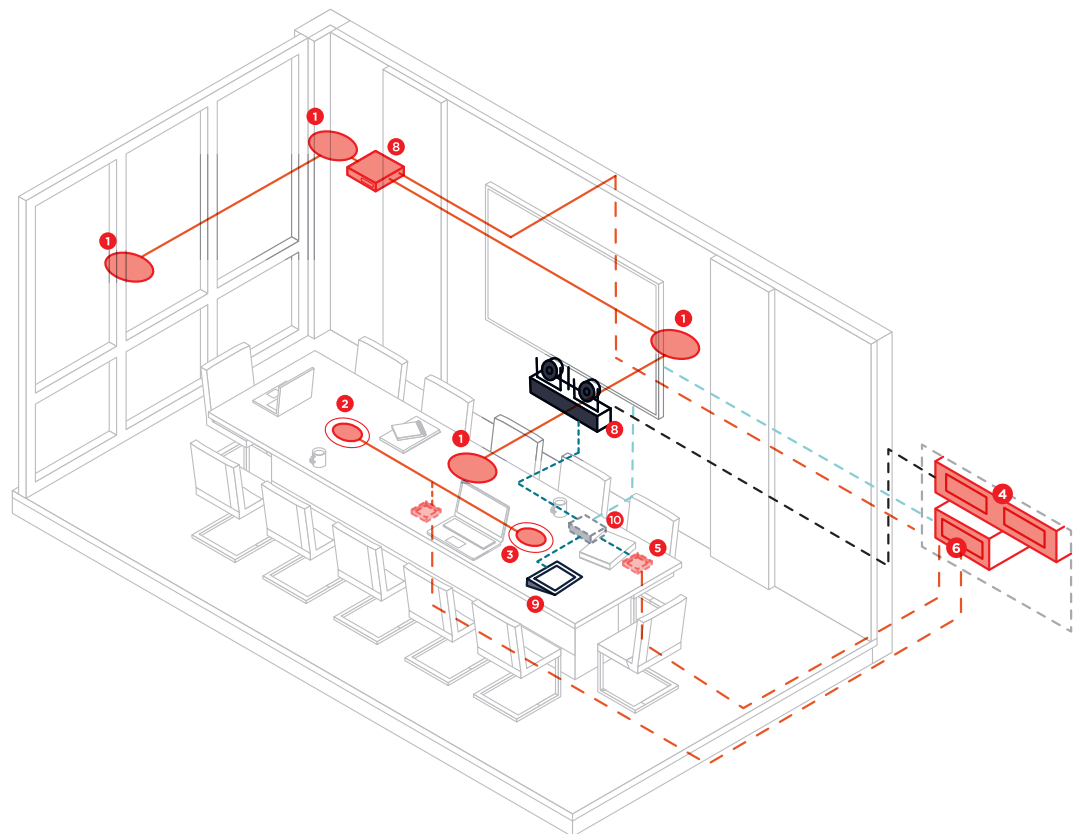

LEGEND

- CATEGORY CABLE
- HDMI
- USB
- ANALOG AUDIO

FEATURES/BENEFITS

- A Parlé microphone's four 90' zones can simultaneously identify and steer towards talkers, allowing participants to move freely around a space.
- Biamp's Certified Room Bundles include all the audio equipment and cabling needed to deliver extraordinary meetings every single time. Supporting this are tools and software to minimize deployment time and enhance consistency of tuning.
- This equipment combination from Poly and Biamp is fully tested and approved by both parties, guaranteeing extraordinary meeting experiences no matter your choice of UC platform.
- Biamp's digital signal processors are trusted around the world to provide the best possible audio processing platform. The TesiraFORTÉ AVB VT4 packs all the power needed to handle any acoustic challenge.

EQUIPMENT LIST

QUANTITY	PRODUCT	FUNCTION
1	Biamp LRB-T	Certified Large Room Bundle with black table microphones. Included equipment: (1) TesiraFORTÉ AVB VT4 Processor (1) TesiraCONNECT TC-5 Connection Device (1) Parlé TTM-X Table Microphone (1) Parlé TTM-XEX Table Microphone (1) Tesira EX-UBT UC Interface (4) Desono C-IC6 Ceiling Speakers (1) Tesira AMP-450BP Speaker Mounted Amplifier (3) 25' (7.5 M) Plenum Cat 5e Cable (3) 10' (3 M) Plenum Cat 5e Cable (1) 3' (0.9 M) Cat 5e Cable (1) Room Deployment Instructions
1	Poly EagleEye Director II Camera	Premium PTZ camera automatic tracking technology and HD imaging.
1	Lenovo ThinkSmart Edition Tiny PC	Hosts UC software and provides connection points for peripheral devices.
1	Poly GC8 Touch Display	Touch controller for UC room system software.