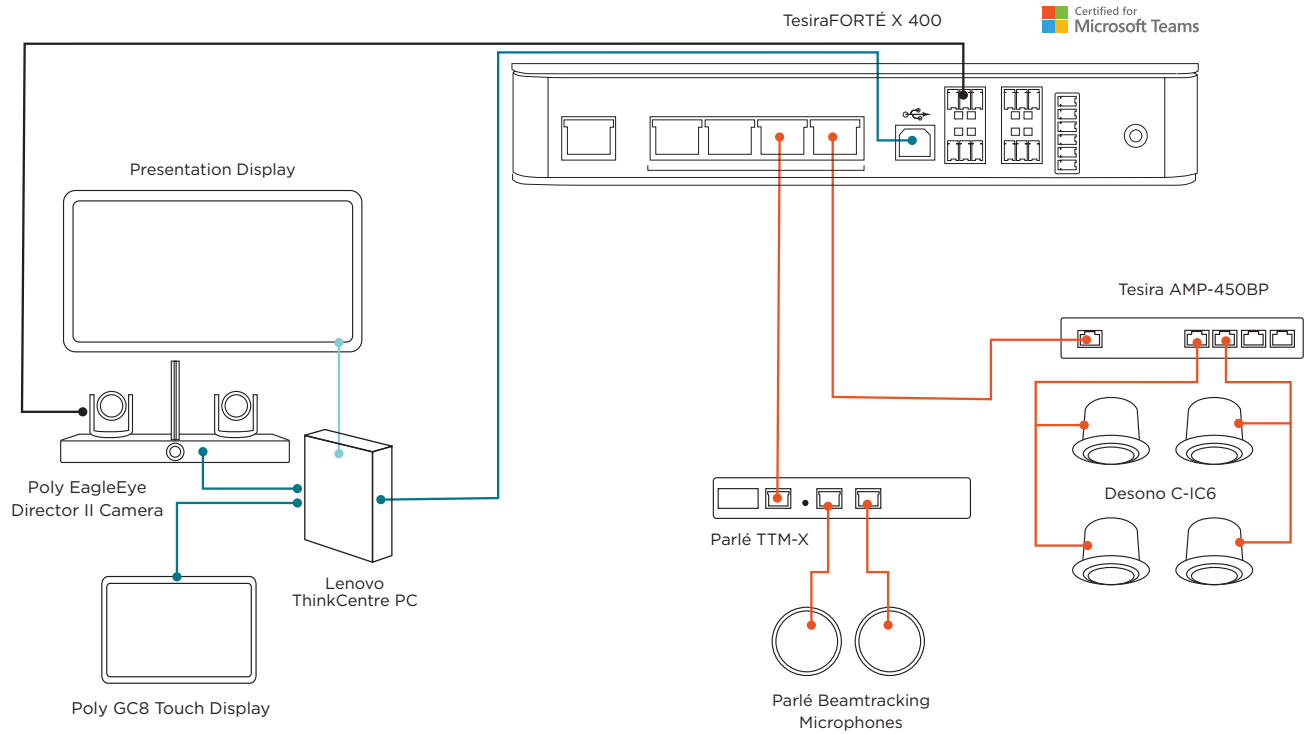

KEY

- 1 DESONO C-IC6
- 2 PARLÉ TTM-X
- 3 PARLÉ TTM-XEX
- 4 TESIRAFORTÉ X 400
- 5 TESIRA AMP-450BP
- 6 POLY EAGLEEYE DIRECTOR II CAMERA
- 7 POLY GC8 TOUCH DISPLAY
- 8 LENOVO THINKCENTRE PC

LEGEND

- CATEGORY CABLE
- USB
- ANALOG

FEATURES/BENEFITS

- A Parlé microphone's four 90° zones can simultaneously identify and steer towards talkers, allowing participants to move freely around a space.
- Biamp's Meeting Room Bundles include all the audio equipment and cabling needed to deliver extraordinary meetings every single time. Supporting this are tools and software to minimize deployment time and enhance consistency of tuning.
- This equipment combination from Poly and Biamp is fully tested and approved by both parties, guaranteeing extraordinary meeting experiences no matter your choice of UC platform.
- Biamp's digital signal processors are trusted around the world to provide the best possible audio processing platform. The TesiraFORTÉ X 400 packs all the power needed to handle any acoustic challenge.

EQUIPMENT LIST

QUANTITY	PRODUCT	FUNCTION
1	Biamp MRB-L-X400-T	Large Room Bundle with black table microphones. Included equipment: (1) TesiraFORTÉ X 400 (1) Parlé TTM-X Table Microphone (1) Parlé TTM-XEX Table Microphone (4) Desono C-IC6 Ceiling Loudspeakers (1) Tesira AMP-450BP Speaker Mounted Amplifier (2) 25' (7.5m) Plenum Cat 5e Cable (5) 10' (3m) Plenum Cat 5e Cable (1) BPAK (1) Room Deployment Instructions
1	Poly EagleEye Director II Camera	Premium PTZ camera automatic tracking technology and HD imaging.
1	Lenovo ThinkCentre PC	Hosts UC software and provides connection points for peripheral devices.
1	Poly GC8 Touch Display	Touch controller for UC room system software.