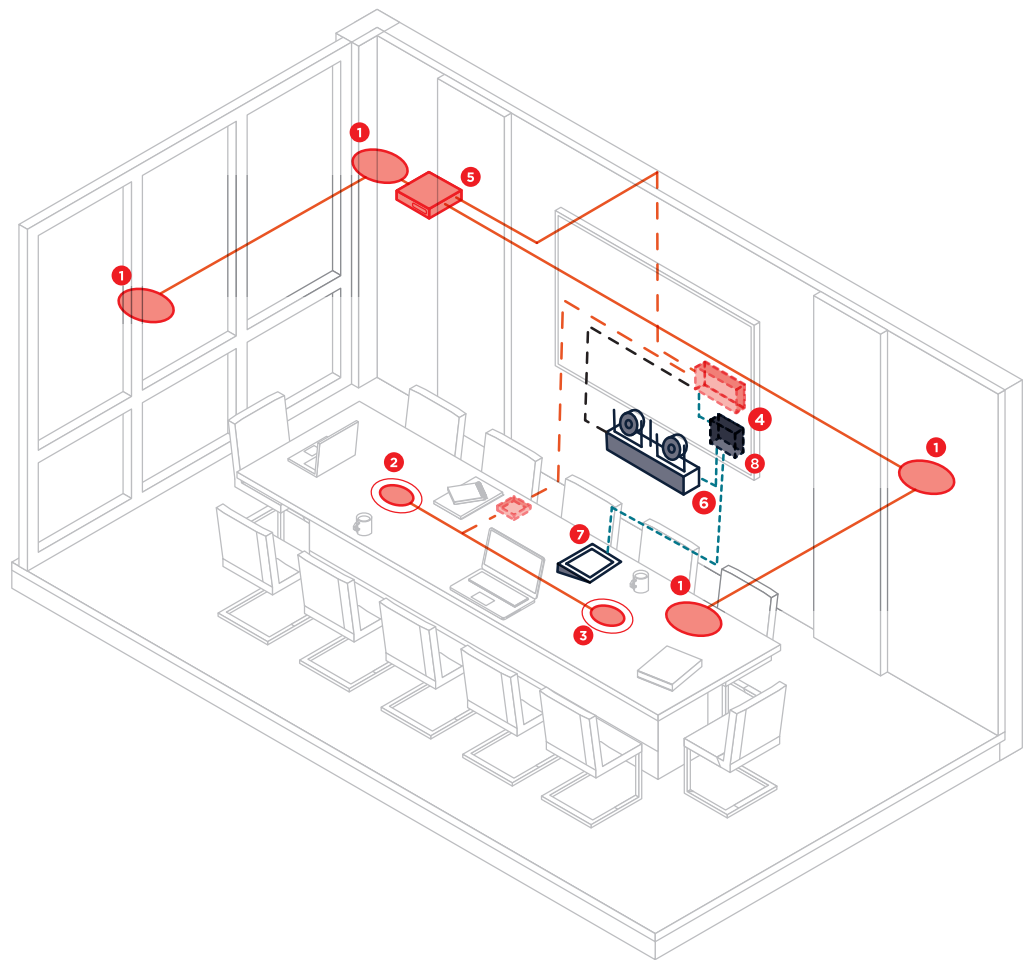

BIAMP + POLY SYSTEM DESIGN GUIDE

LARGE CONFERENCE ROOM WITH TABLE MICS

When Poly's video and collaboration solutions are combined with Biamp's legendary audio expertise, the results truly are extraordinary. Build your collaboration experiences from best-in-class solutions that have been carefully tested for seamless compatibility. With Biamp and Poly you can be confident that your meetings will never sound or look better.

FEATURES/BENEFITS

- A Parlé microphone's four 90° zones can simultaneously identify and steer towards talkers, allowing participants to move freely around a space.
- Biamp's Meeting Room Bundles include all the audio equipment and cabling needed to deliver extraordinary meetings every single time. Supporting this are tools and software to minimize deployment time and enhance consistency of tuning.
- This equipment combination from Poly and Biamp is fully tested and approved by both parties, guaranteeing extraordinary meeting experiences no matter your choice of UC platform.
- Biamp's digital signal processors are trusted around the world to provide the best possible audio processing platform. The TesiraFORTÉ X 400 packs all the power needed to handle any acoustic challenge.

EQUIPMENT LIST

QUANTITY	PRODUCT	FUNCTION
1	Biamp MRB-L-X400-T	Large Room Bundle with black table microphones. Included equipment: (1) TesiraFORTÉ X 400 (1) Parlé TTM-X Table Microphone (1) Parlé TTM-XEX Table Microphone (4) Desono C-IC6 Ceiling Loudspeakers (1) Tesira AMP-450BP Speaker Mounted Amplifier (2) 25' (7.5m) Plenum Cat 5e Cable (5) 10' (3m) Plenum Cat 5e Cable (1) BPAK (1) Room Deployment Instructions
1	Poly EagleEye Director II Camera	Premium PTZ camera automatic tracking technology and HD imaging.
1	Lenovo ThinkCentre PC	Hosts UC software and provides connection points for peripheral devices.
1	Poly GC8 Touch Display	Touch controller for UC room system software.