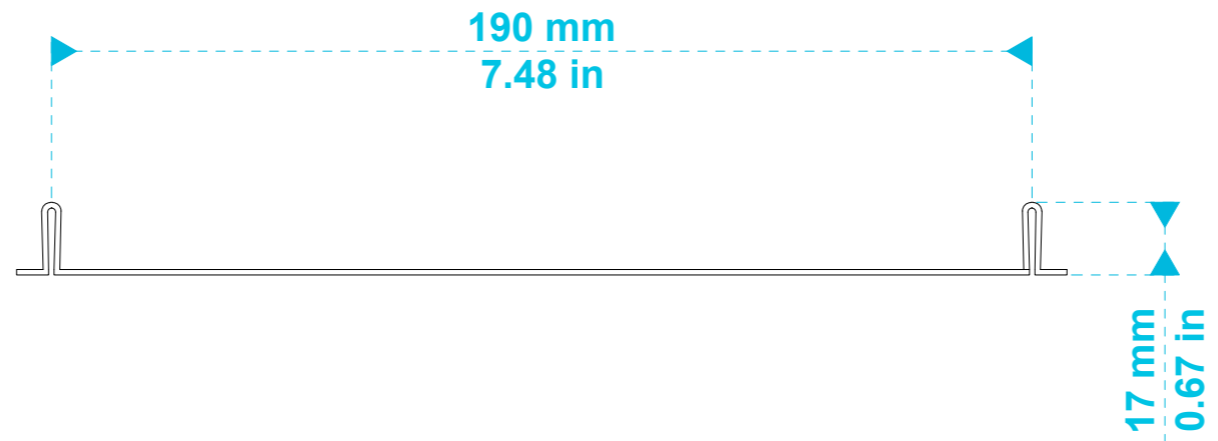

CUTOUT

biamp.TM

model name

CM30DTD

product type

built-in loudspeaker

file modification date

21st February 2019

unit of measurement

mm / in

page

1 / 2

model name	product type	file modification date	unit of measurement	page
tile rail and rail spacer	installation rails	21 st February 2019	mm / in	2 / 2