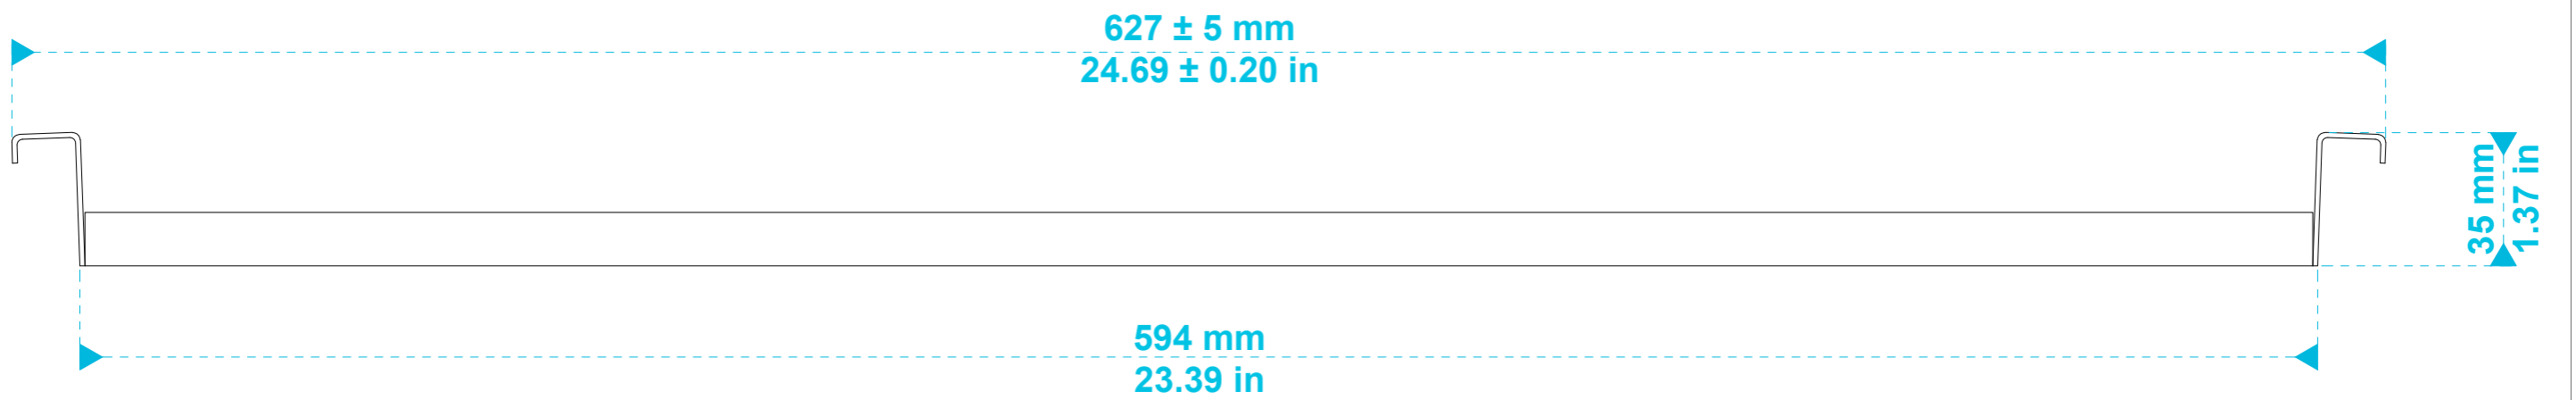

CUTOUT

biamp.TM

model name

CM30DTD

product type

built-in loudspeaker

file modification date

21st February 2019

unit of measurement

mm / in

page

1 / 2

model name	product type	file modification date	unit of measurement	page
tile rail and rail spacer	installation rails	21 st February 2019	mm / in	2 / 2