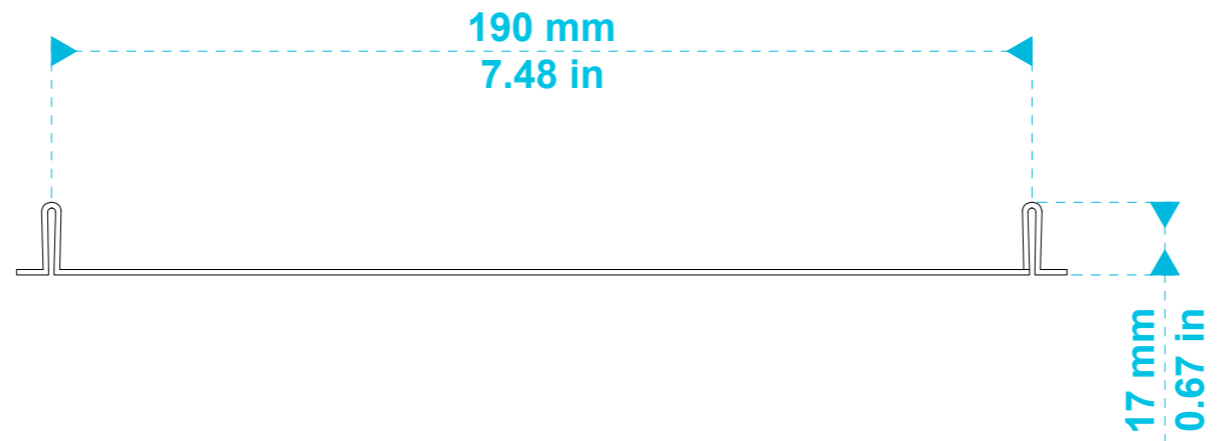

CUTOUT

biamp.TM

model name

CM20DTS

product type

built-in loudspeaker

file modification date

21st February 2019

unit of measurement

mm / in

page

1 / 2

model name	product type	file modification date	unit of measurement	page
tile rail and rail spacer	installation rails	21 st February 2019	mm / in	2 / 2