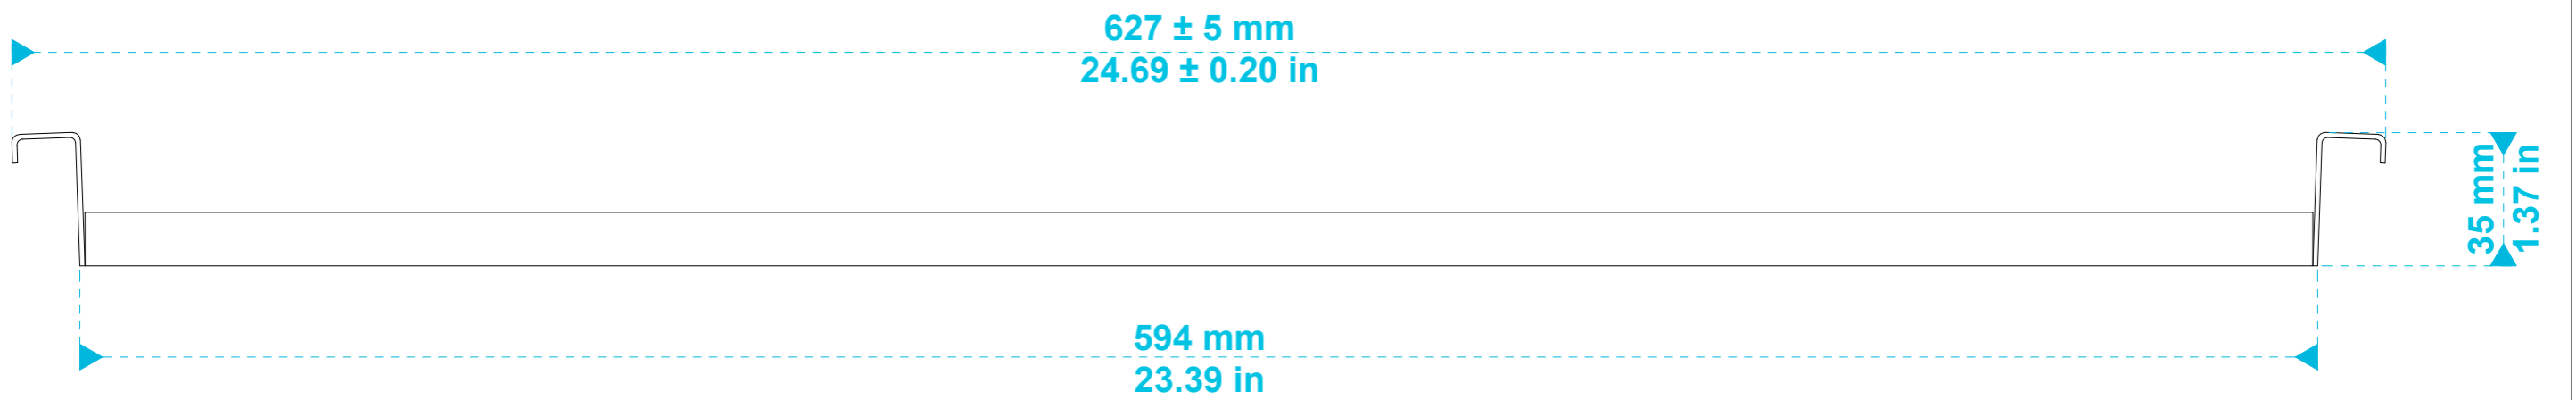

CUTOUT

biamp.TM

model name

CM20DTS

product type

built-in loudspeaker

file modification date

21st February 2019

unit of measurement

mm / in

page

1 / 2

model name	product type	file modification date	unit of measurement	page
tile rail and rail spacer	installation rails	21 st February 2019	mm / in	2 / 2