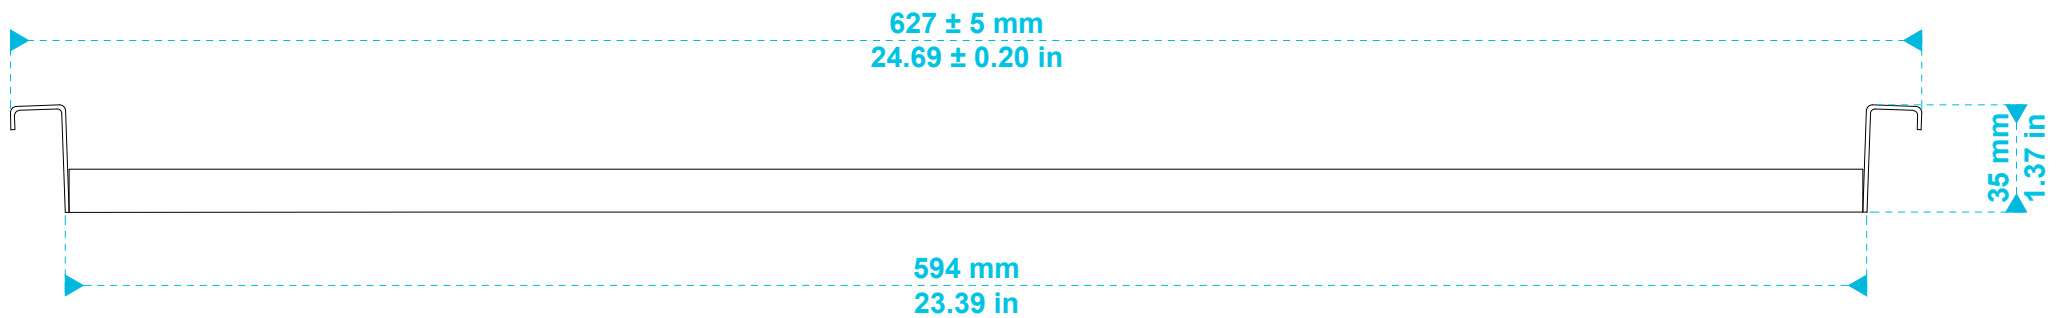

CUTOUT

biamp.TM

model name

CM60DTD

product type

built-in loudspeaker

file modification date

21st February 2019

unit of measurement

mm / in

page

1 / 2

model name	product type	file modification date	unit of measurement	page
tile rail and rail spacer	installation rails	21 st February 2019	mm / in	2 / 2