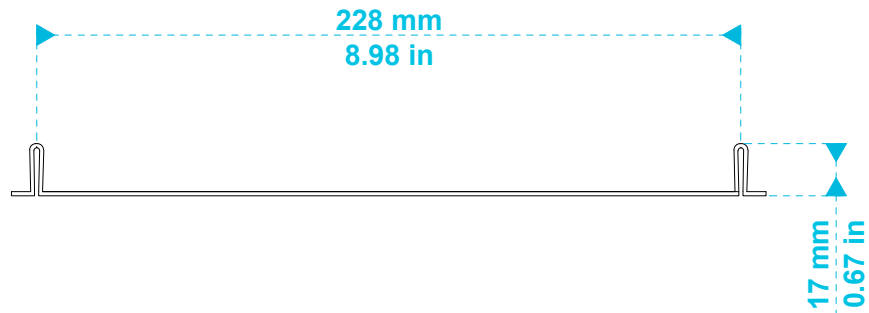

CUTOUT

biamp.TM

model name

CM60DTD

product type

built-in loudspeaker

file modification date

21st February 2019

unit of measurement

mm / in

page

1 / 2

model name	product type	file modification date	unit of measurement	page
tile rail and rail spacer	installation rails	21 st February 2019	mm / in	2 / 2