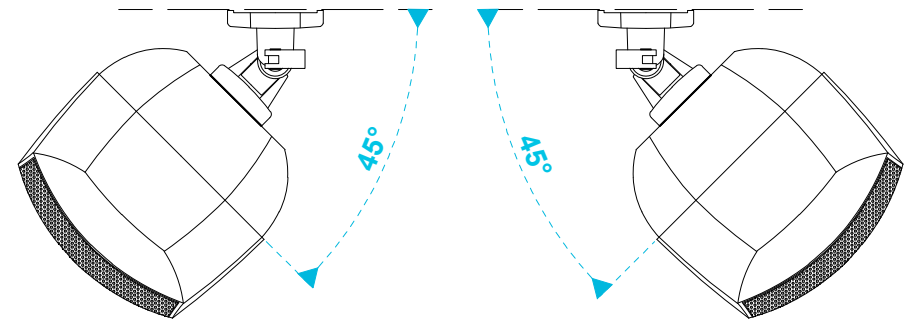

side view

top view

**biamp.**<sup>™</sup>

model name

MASK6C vertical mounting

product type

cabinet loudspeaker

file modification date