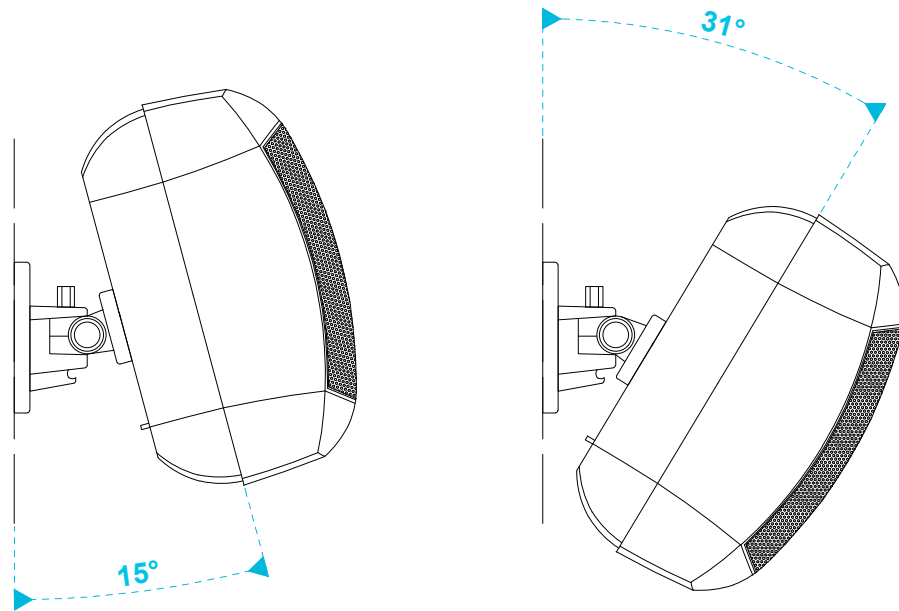

side view

top view

**biamp.**<sup>™</sup>

model name

MASK6C vertical mounting

product type

cabinet loudspeaker

file modification date

28<sup>th</sup> February 2019

unit of measurement

degrees